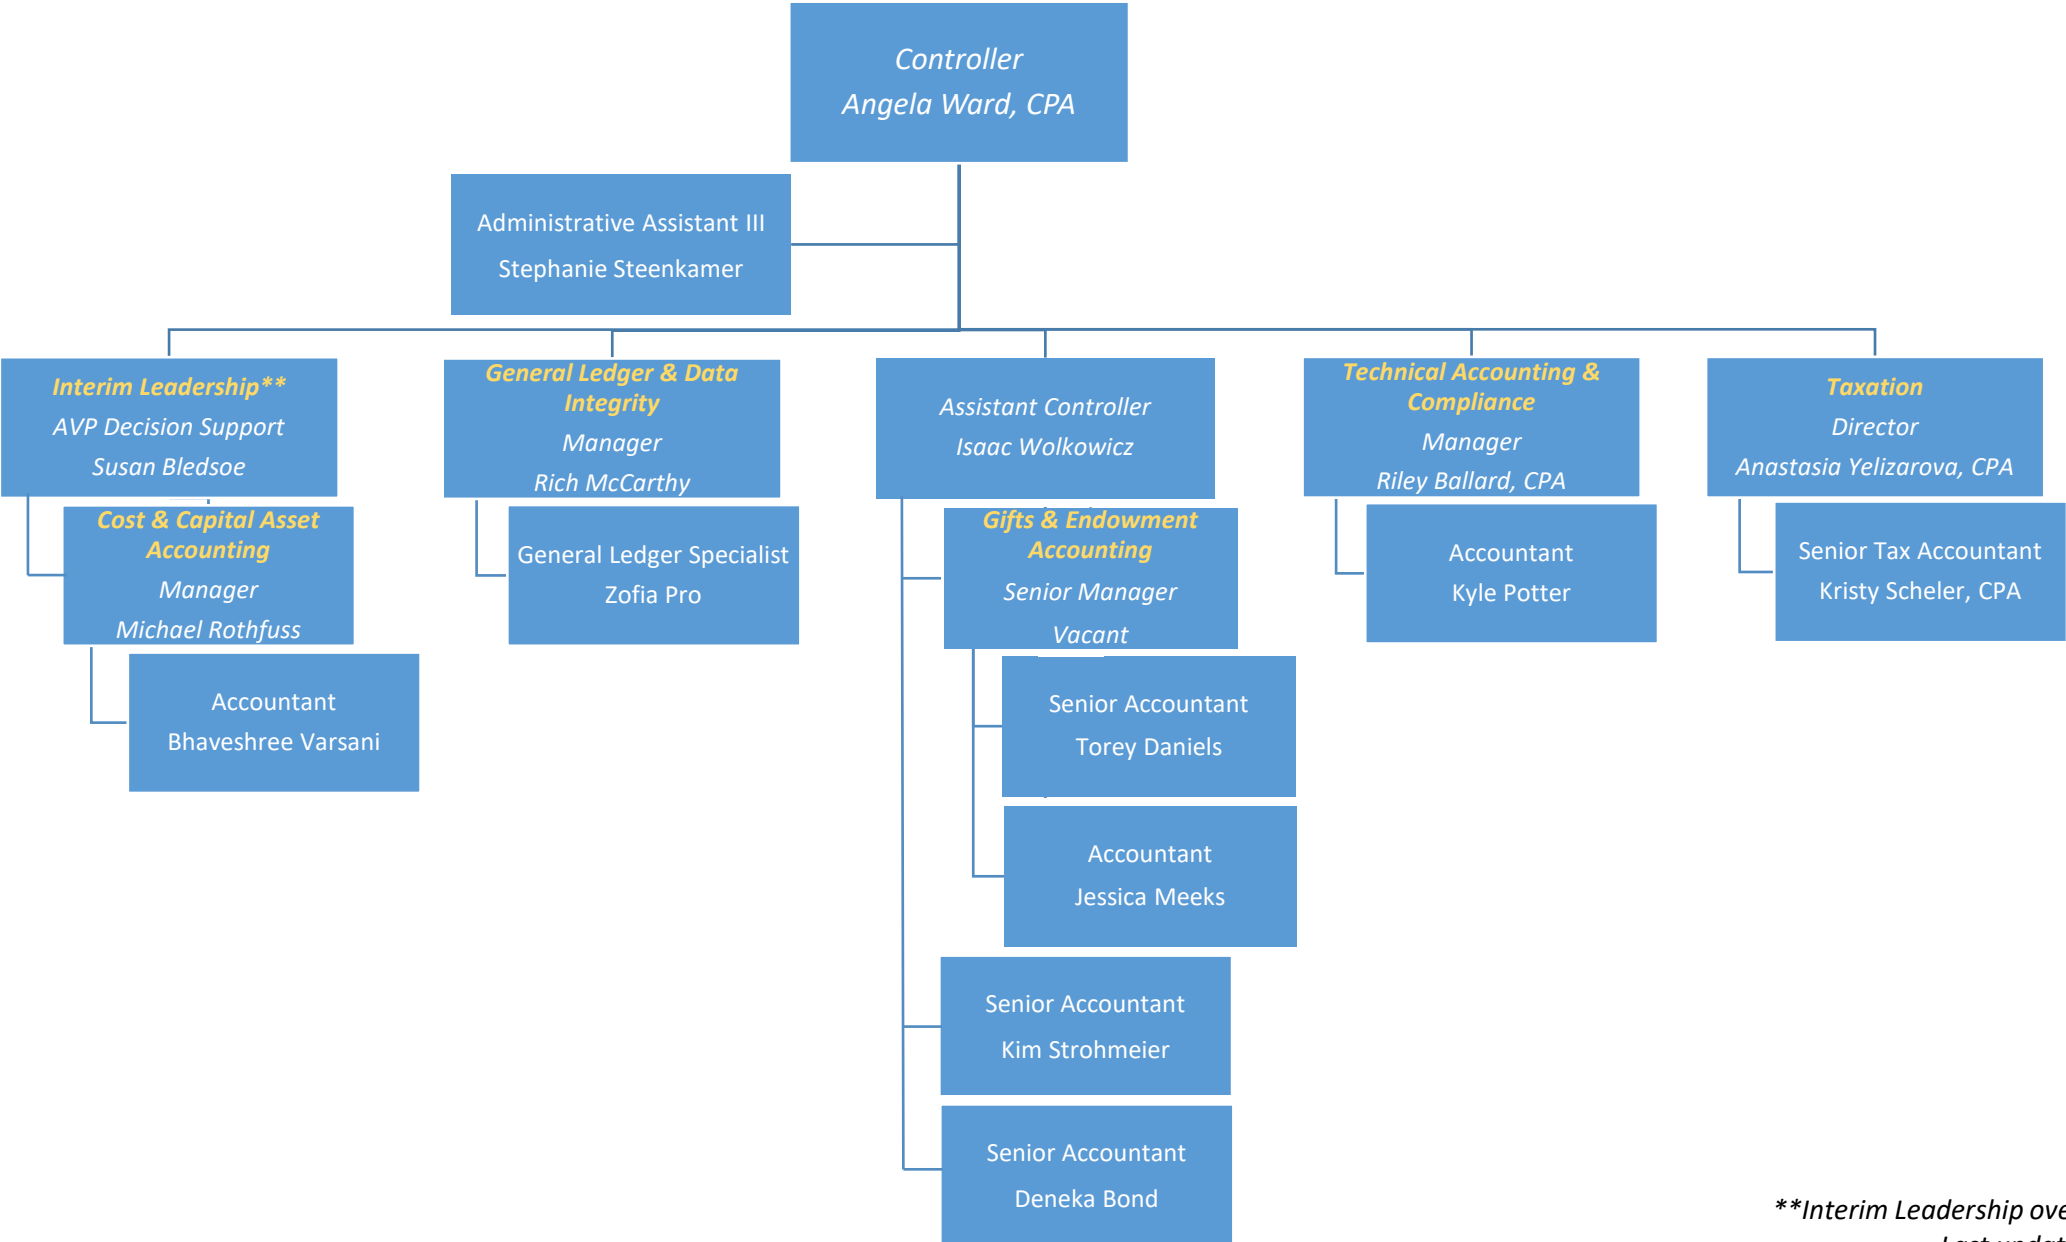

University of Delaware Controller's Office Organizational Chart

***Interim Leadership over function areas
Last updated April 16, 2024*