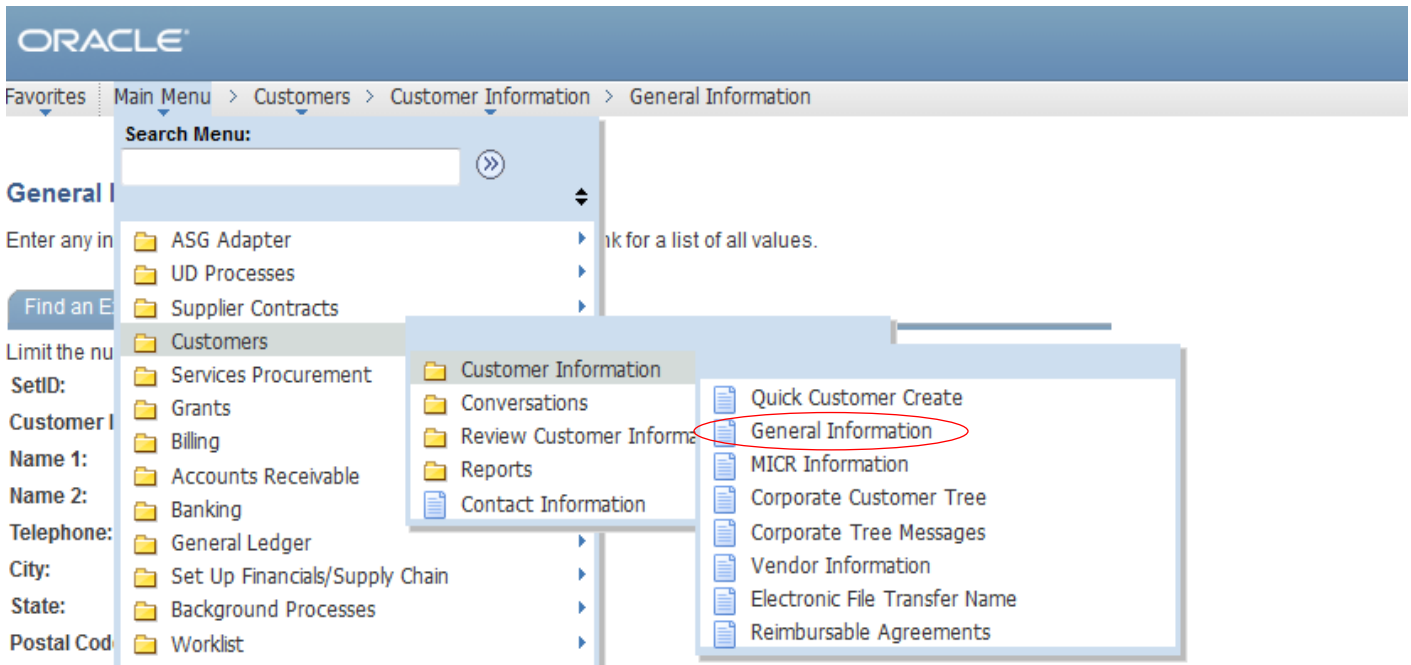

Find a Customer Number

Go to the General Information screen

Search for your Customer by Name

Search Results

View All First 1-9 of 9 Last

SetID	Customer ID	Name 1	Name 2	Telephone	City	State	Postal Code
UOD01	20129	3FM3, LLC DBA Crystal Sports	(blank)	(blank)	Newark	DE	19702
UOD01	20129	3FM3, LLC DBA Crystal Sports	(blank)	302-256-6837	Newark	DE	19702
UOD01	15797	Crystal Concepts	(blank)	302-731-5400	Newark	DE	19711
UOD01	10256	Crystal Inn	(blank)	(blank)	North East	MD	21901