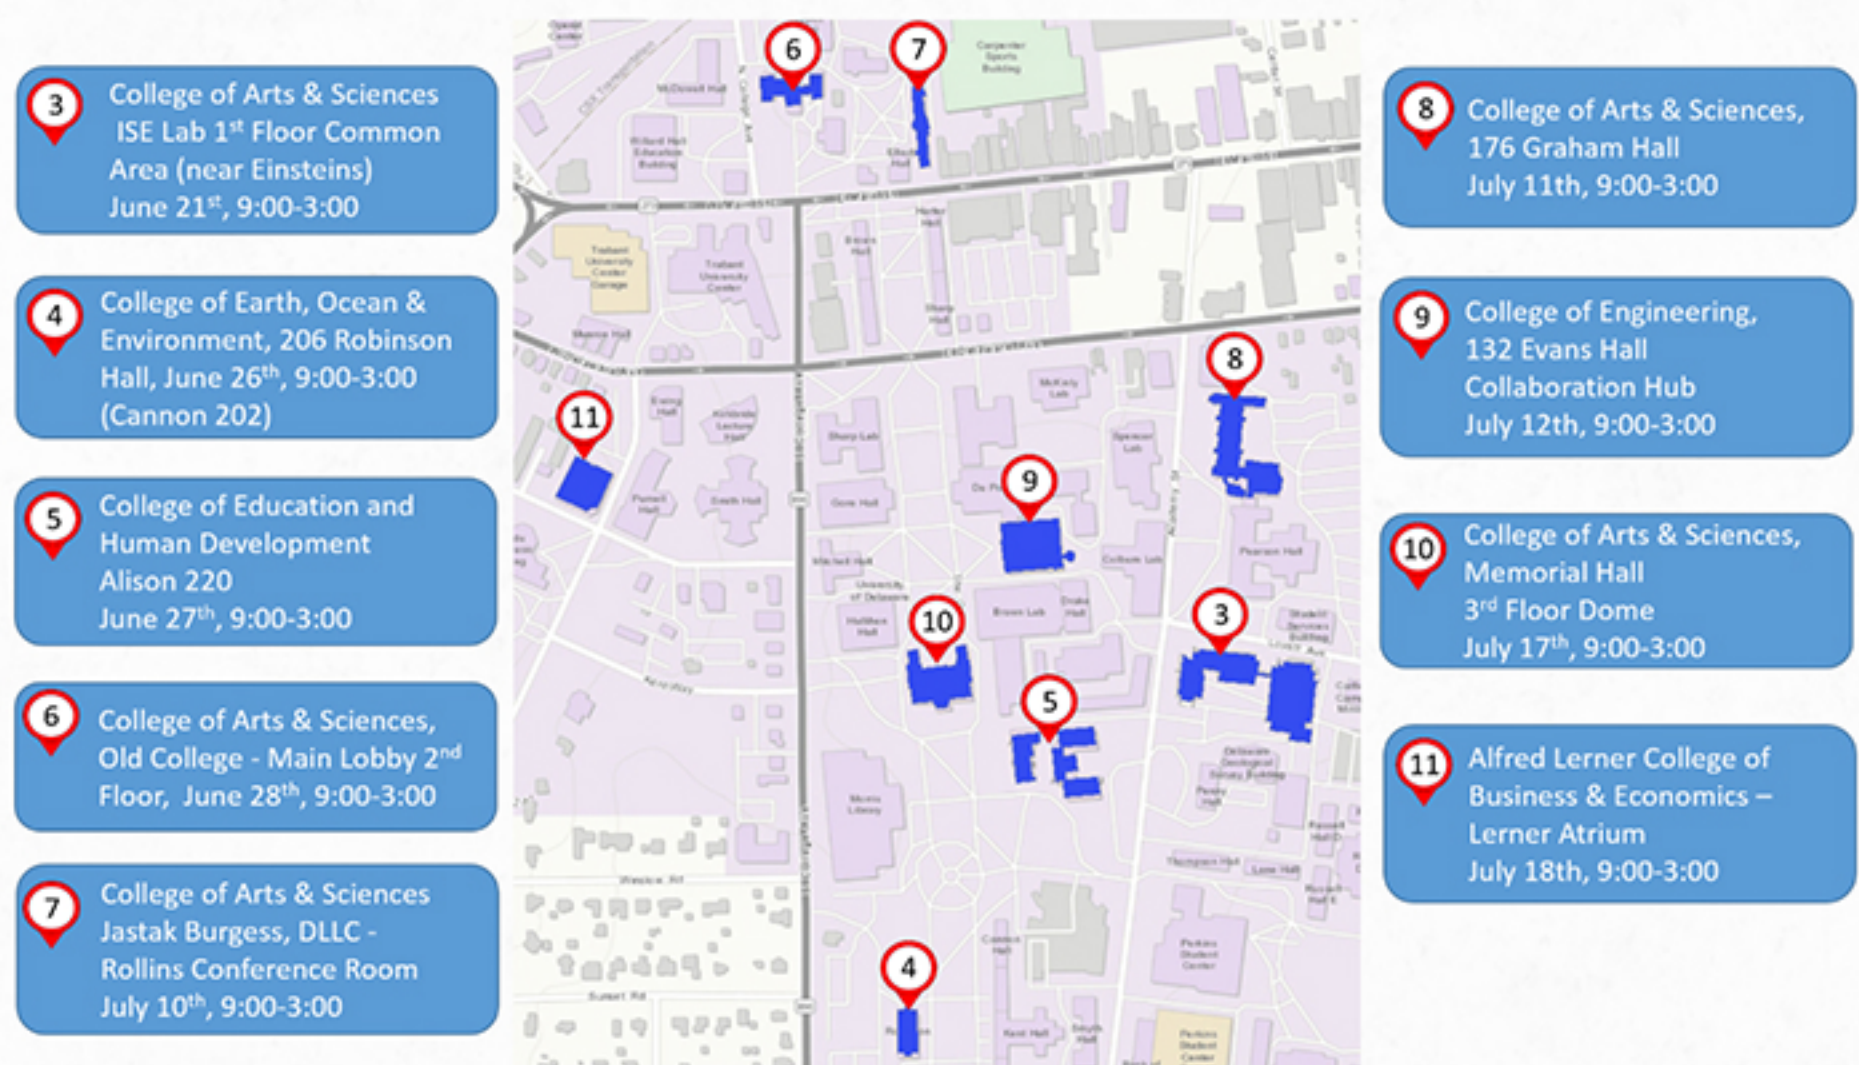

## We are coming to you!

The T2C (Transition to Canvas) Summer College Campus Tour is a rotating tour across campus where members of the T2C Support Team will be available to help faculty: migrate their courses from Sakai to Canvas, learn about the features and tools in Canvas, and design their courses using Canvas.

## Pick the date, time, and place that works for you!

We are starting in Lewes and moving north!

We picked places based on all the colleges, but you are welcome to come to any stop on the tour, even if that is not your college. If it works for you, it works for us!

Lots to choose from on UD's main campus!

Remember: 9:00-3:00 on each date. Drop in and we will be there!

<http://sites.udel.edu/t2c>

[t2c-info@udel.edu](mailto:t2c-info@udel.edu)