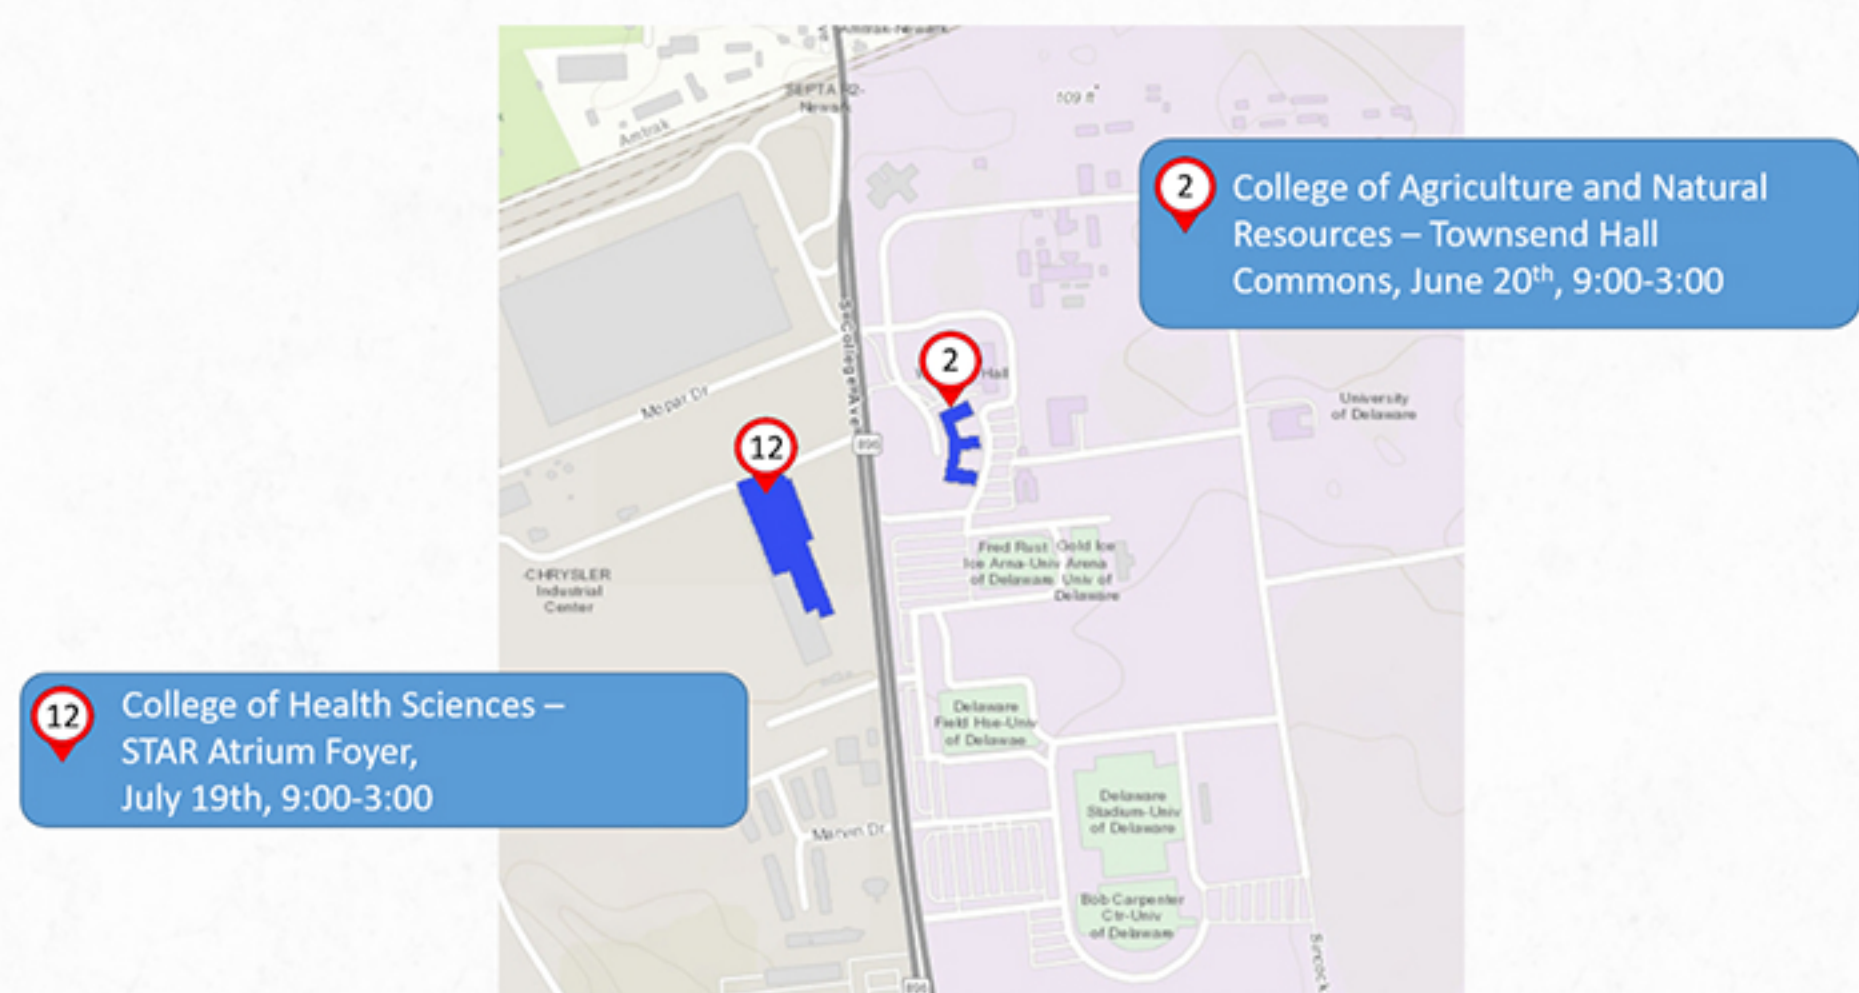

## We are coming to you!

The T2C (Transition to Canvas) Summer College Campus Tour is a rotating tour across campus where members of the T2C Support Team will be available to help faculty: migrate their courses from Sakai to Canvas, learn about the features and tools in Canvas, and design their courses using Canvas.

## Pick the date, time, and place that works for you!

We are starting in Lewes and moving north!

We picked places based on all the colleges, but you are welcome to come to any stop on the tour, even if that is not your college. If it works for you, it works for us!

Lots to choose from on UD's main campus!

Remember: 9:00-3:00 on each date. Drop in and we will be there!

<http://sites.udel.edu/t2c>

[t2c-info@udel.edu](mailto:t2c-info@udel.edu)