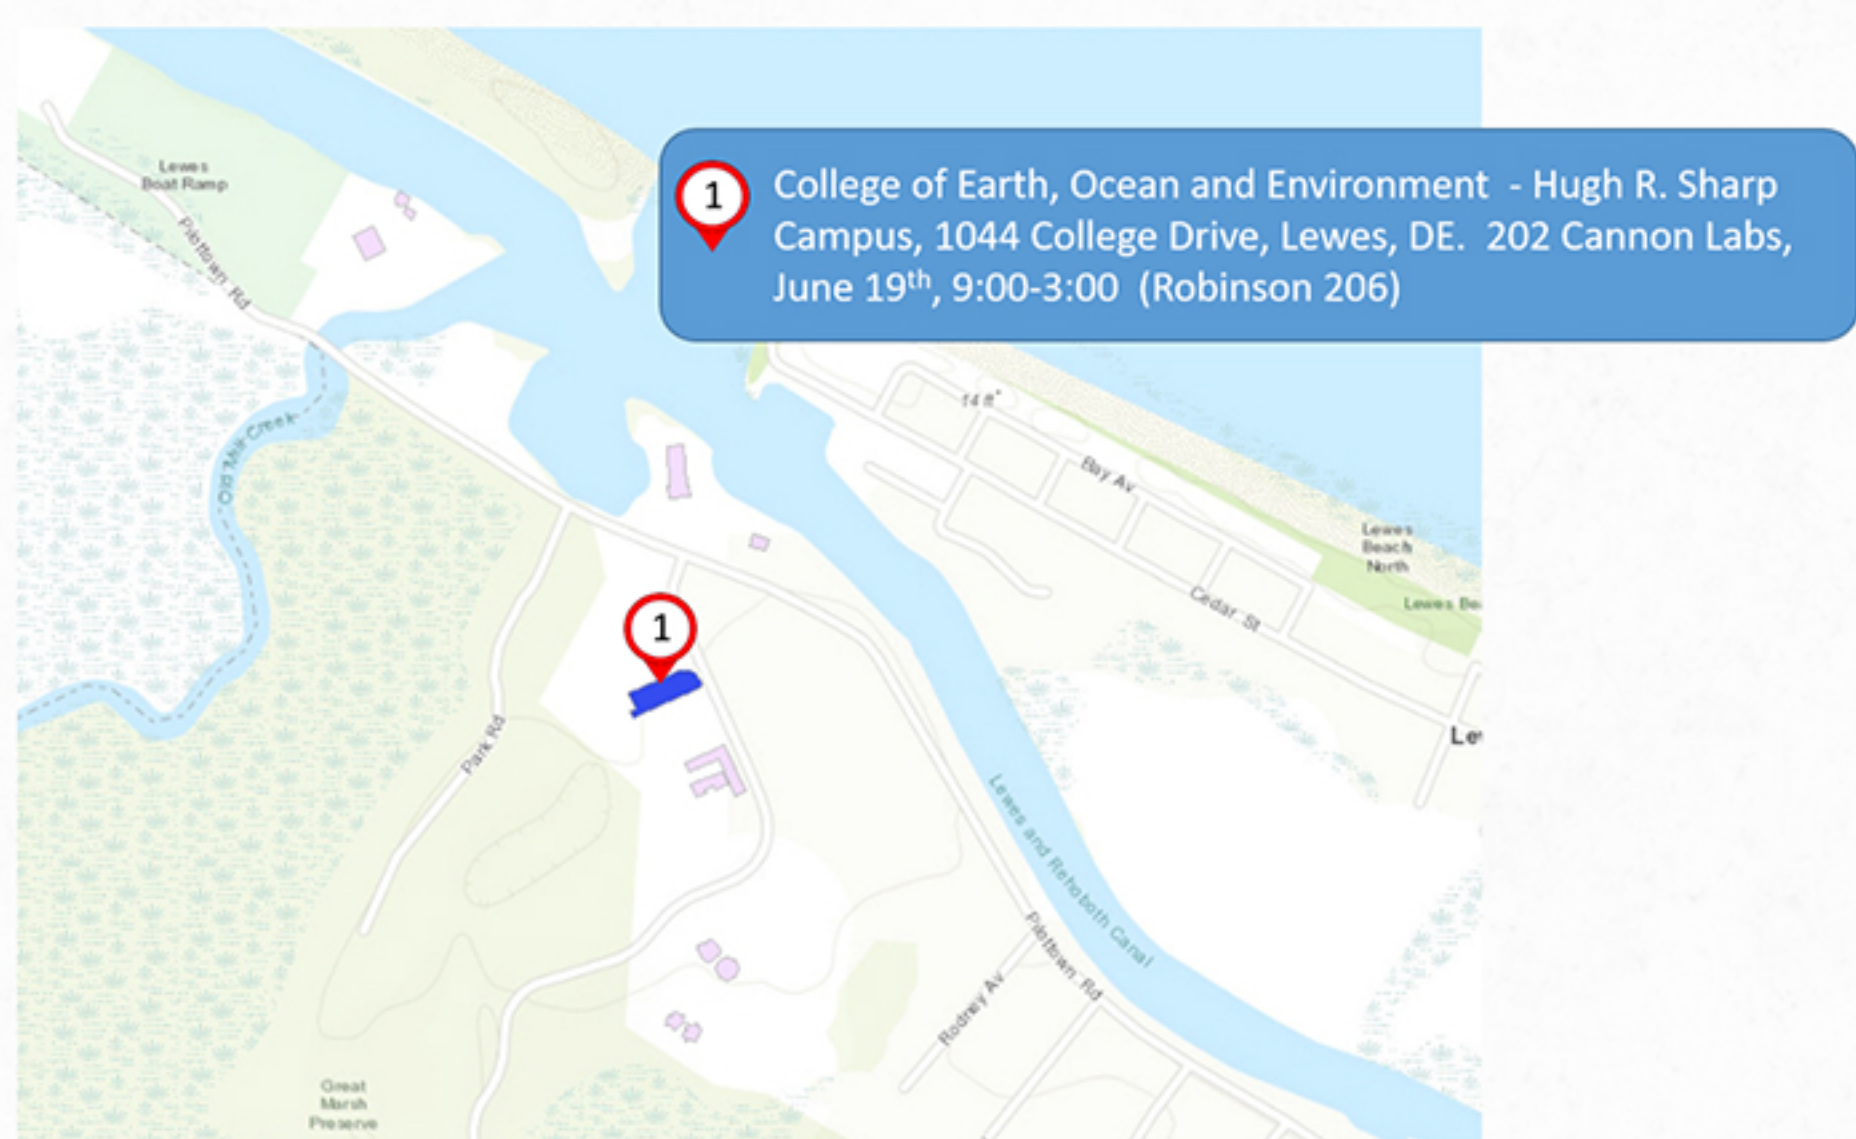

## We are coming to you!

The T2C (Transition to Canvas) Summer College Campus Tour is a rotating tour across campus where members of the T2C Support Team will be available to help faculty: migrate their courses from Sakai to Canvas, learn about the features and tools in Canvas, and design their courses using Canvas.

## Pick the date, time, and place that works for you!

We are starting in Lewes and moving north!

We picked places based on all the colleges, but you are welcome to come to any stop on the tour, even if that is not your college. If it works for you, it works for us!

Lots to choose from on UD's main campus!

Remember: 9:00-3:00 on each date. Drop in and we will be there!

<http://sites.udel.edu/t2c>

[t2c-info@udel.edu](mailto:t2c-info@udel.edu)