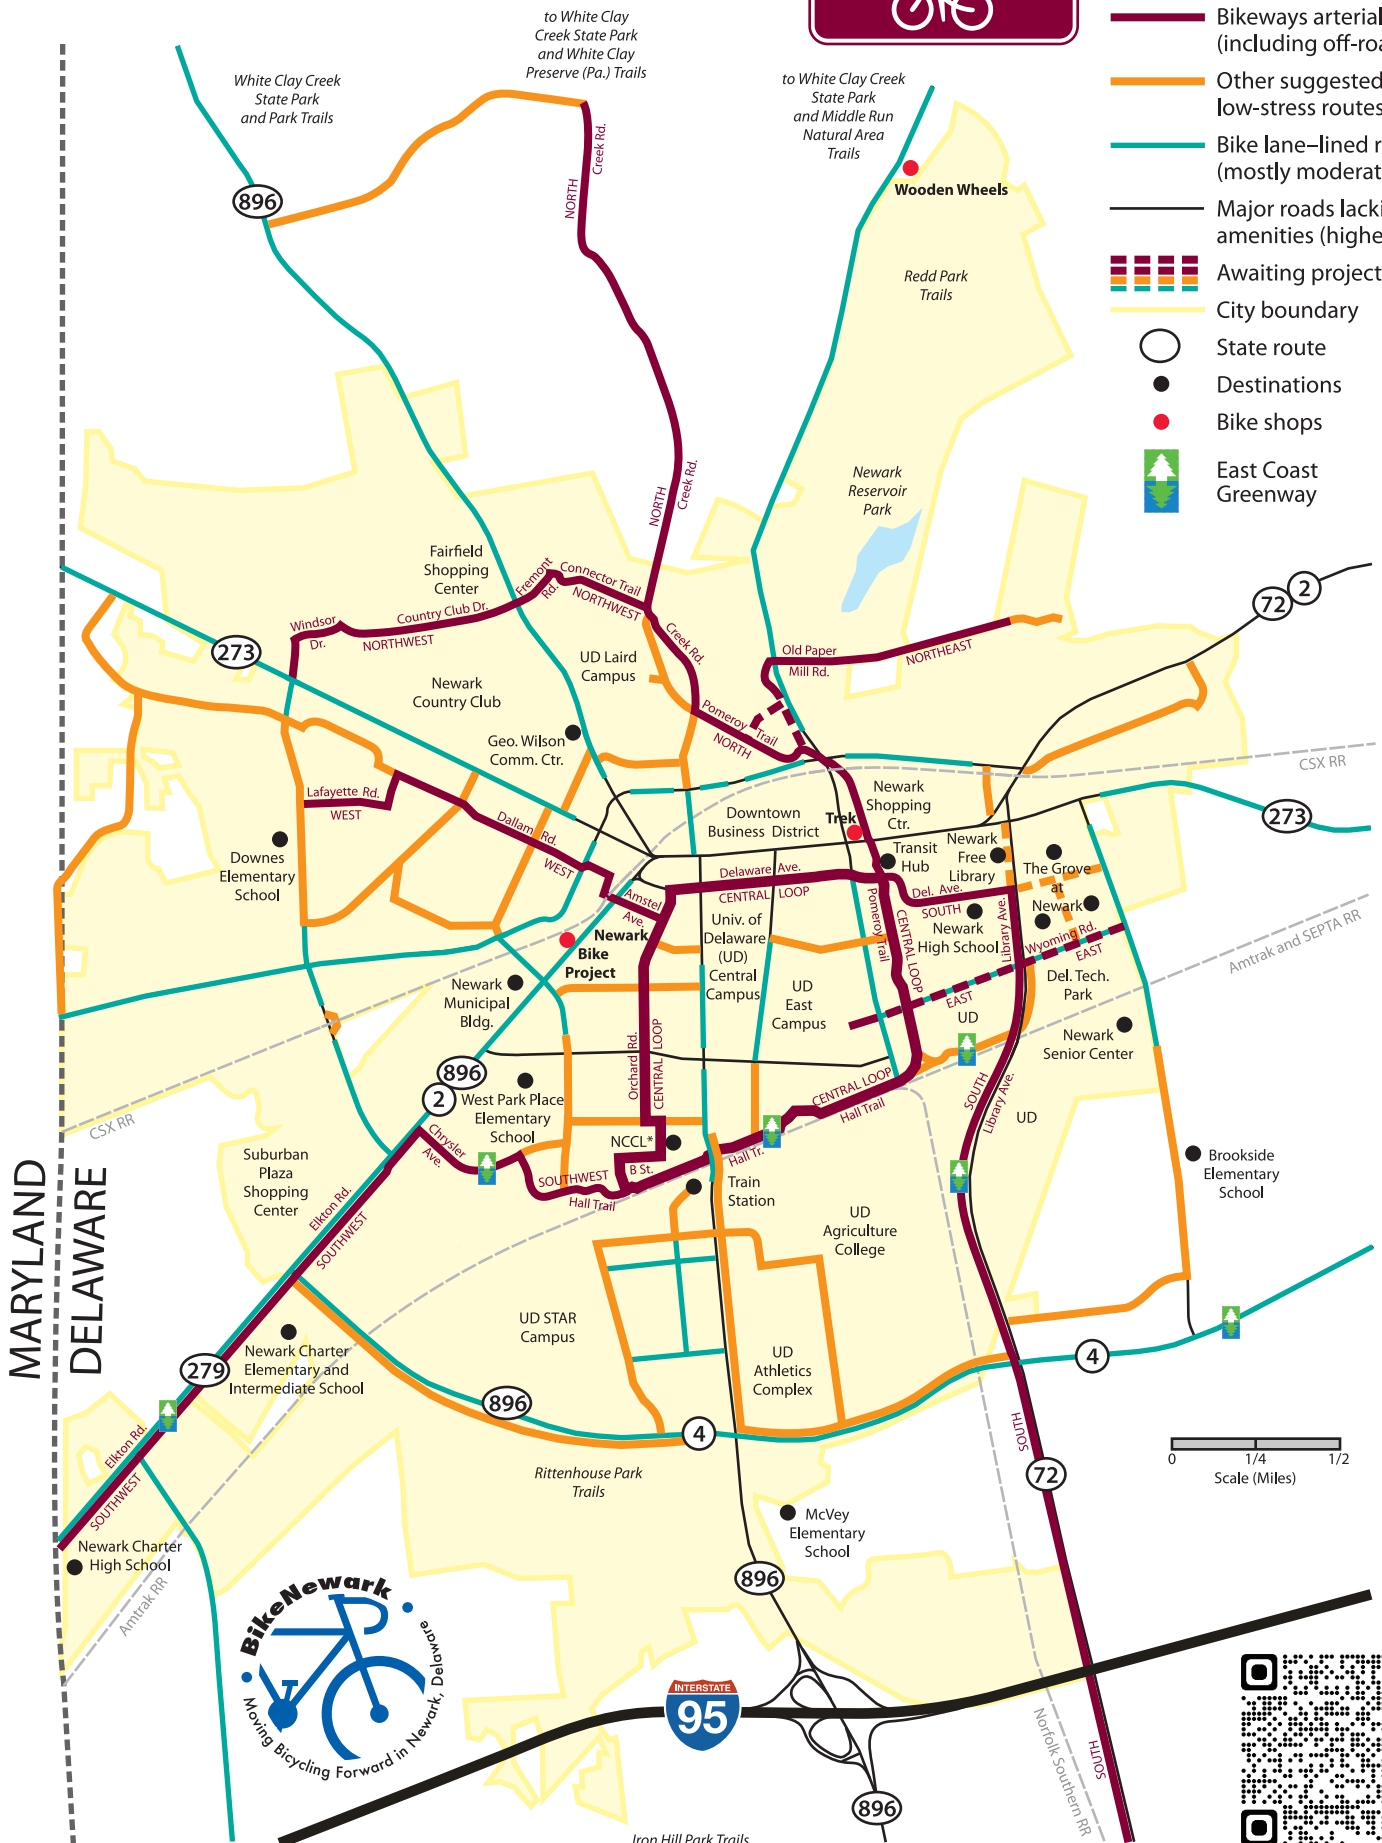

Newark Bikeways Map

Courtesy of BikeNewark – Version update: October 1, 2022

Map Legend

- Bikeways Central Loop
- Bikeways arterial routes (including off-road paved)
- Other suggested low-stress routes
- Bike lane-lined roads (mostly moderate stress)
- Major roads lacking bike amenities (higher stress)
- ▨ Awaiting project completion
- City boundary
- State route
- Destinations
- Bike shops
- East Coast Greenway

MARYLAND
DELAWARE

*Newark Center for Creative Learning