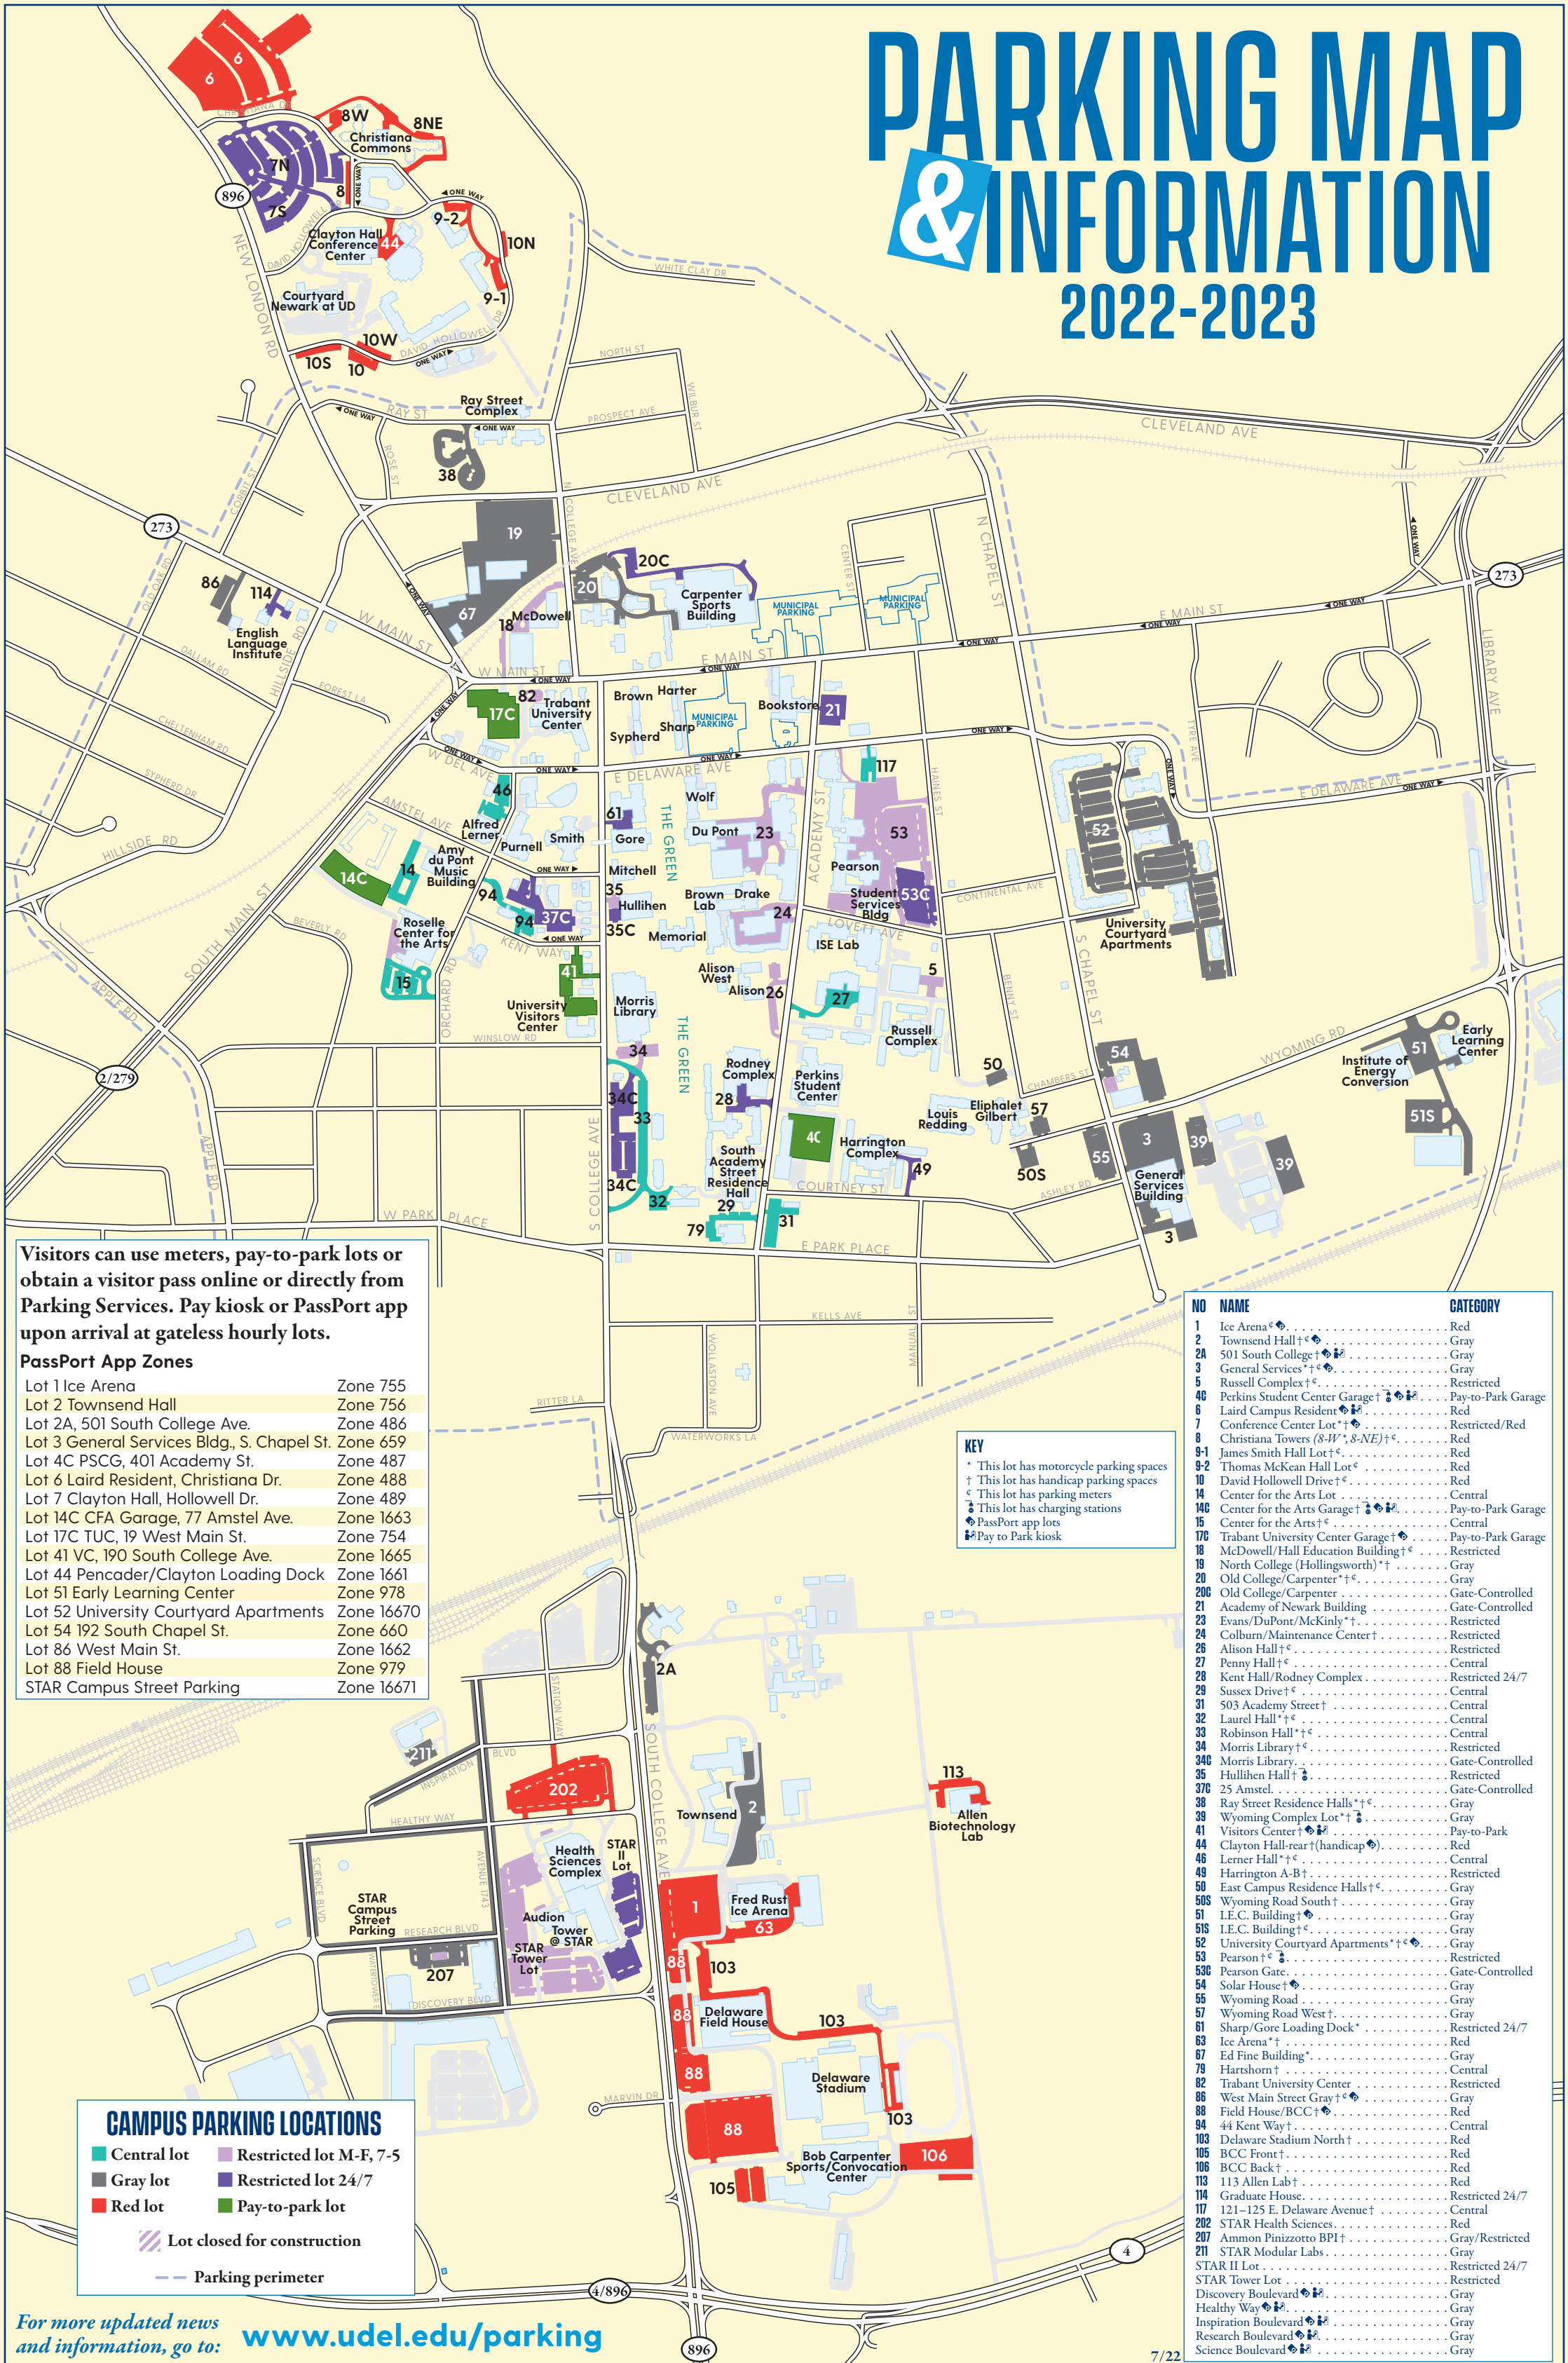

PARKING MAP & INFORMATION

2022-2023

Visitors can use meters, pay-to-park lots or obtain a visitor pass online or directly from Parking Services. Pay kiosk or PassPort app upon arrival at gateless hourly lots.

PassPort App Zones

Lot 1 Ice Arena	Zone 755
Lot 2 Townsend Hall	Zone 756
Lot 2A, 501 South College Ave.	Zone 486
Lot 3 General Services Bldg., S. Chapel St.	Zone 659
Lot 4C PSCG, 401 Academy St.	Zone 487
Lot 6 Laird Resident, Christiana Dr.	Zone 488
Lot 7 Clayton Hall, Hollowell Dr.	Zone 489
Lot 14C CFA Garage, 77 Amstel Ave.	Zone 1663
Lot 17C TUC, 19 West Main St.	Zone 754
Lot 41 VC, 190 South College Ave.	Zone 1665
Lot 44 Pencader/Clayton Loading Dock	Zone 1661
Lot 51 Early Learning Center	Zone 978
Lot 52 University Courtyard Apartments	Zone 16670
Lot 54 192 South Chapel St.	Zone 660
Lot 86 West Main St.	Zone 1662
Lot 88 Field House	Zone 979
STAR Campus Street Parking	Zone 16671

CAMPUS PARKING LOCATIONS

- Central lot
- Gray lot
- Red lot
- Restricted lot M-F, 7-5
- Restricted lot 24/7
- Pay-to-park lot
- Lot closed for construction
- Parking perimeter

For more updated news and information, go to: www.udel.edu/parking