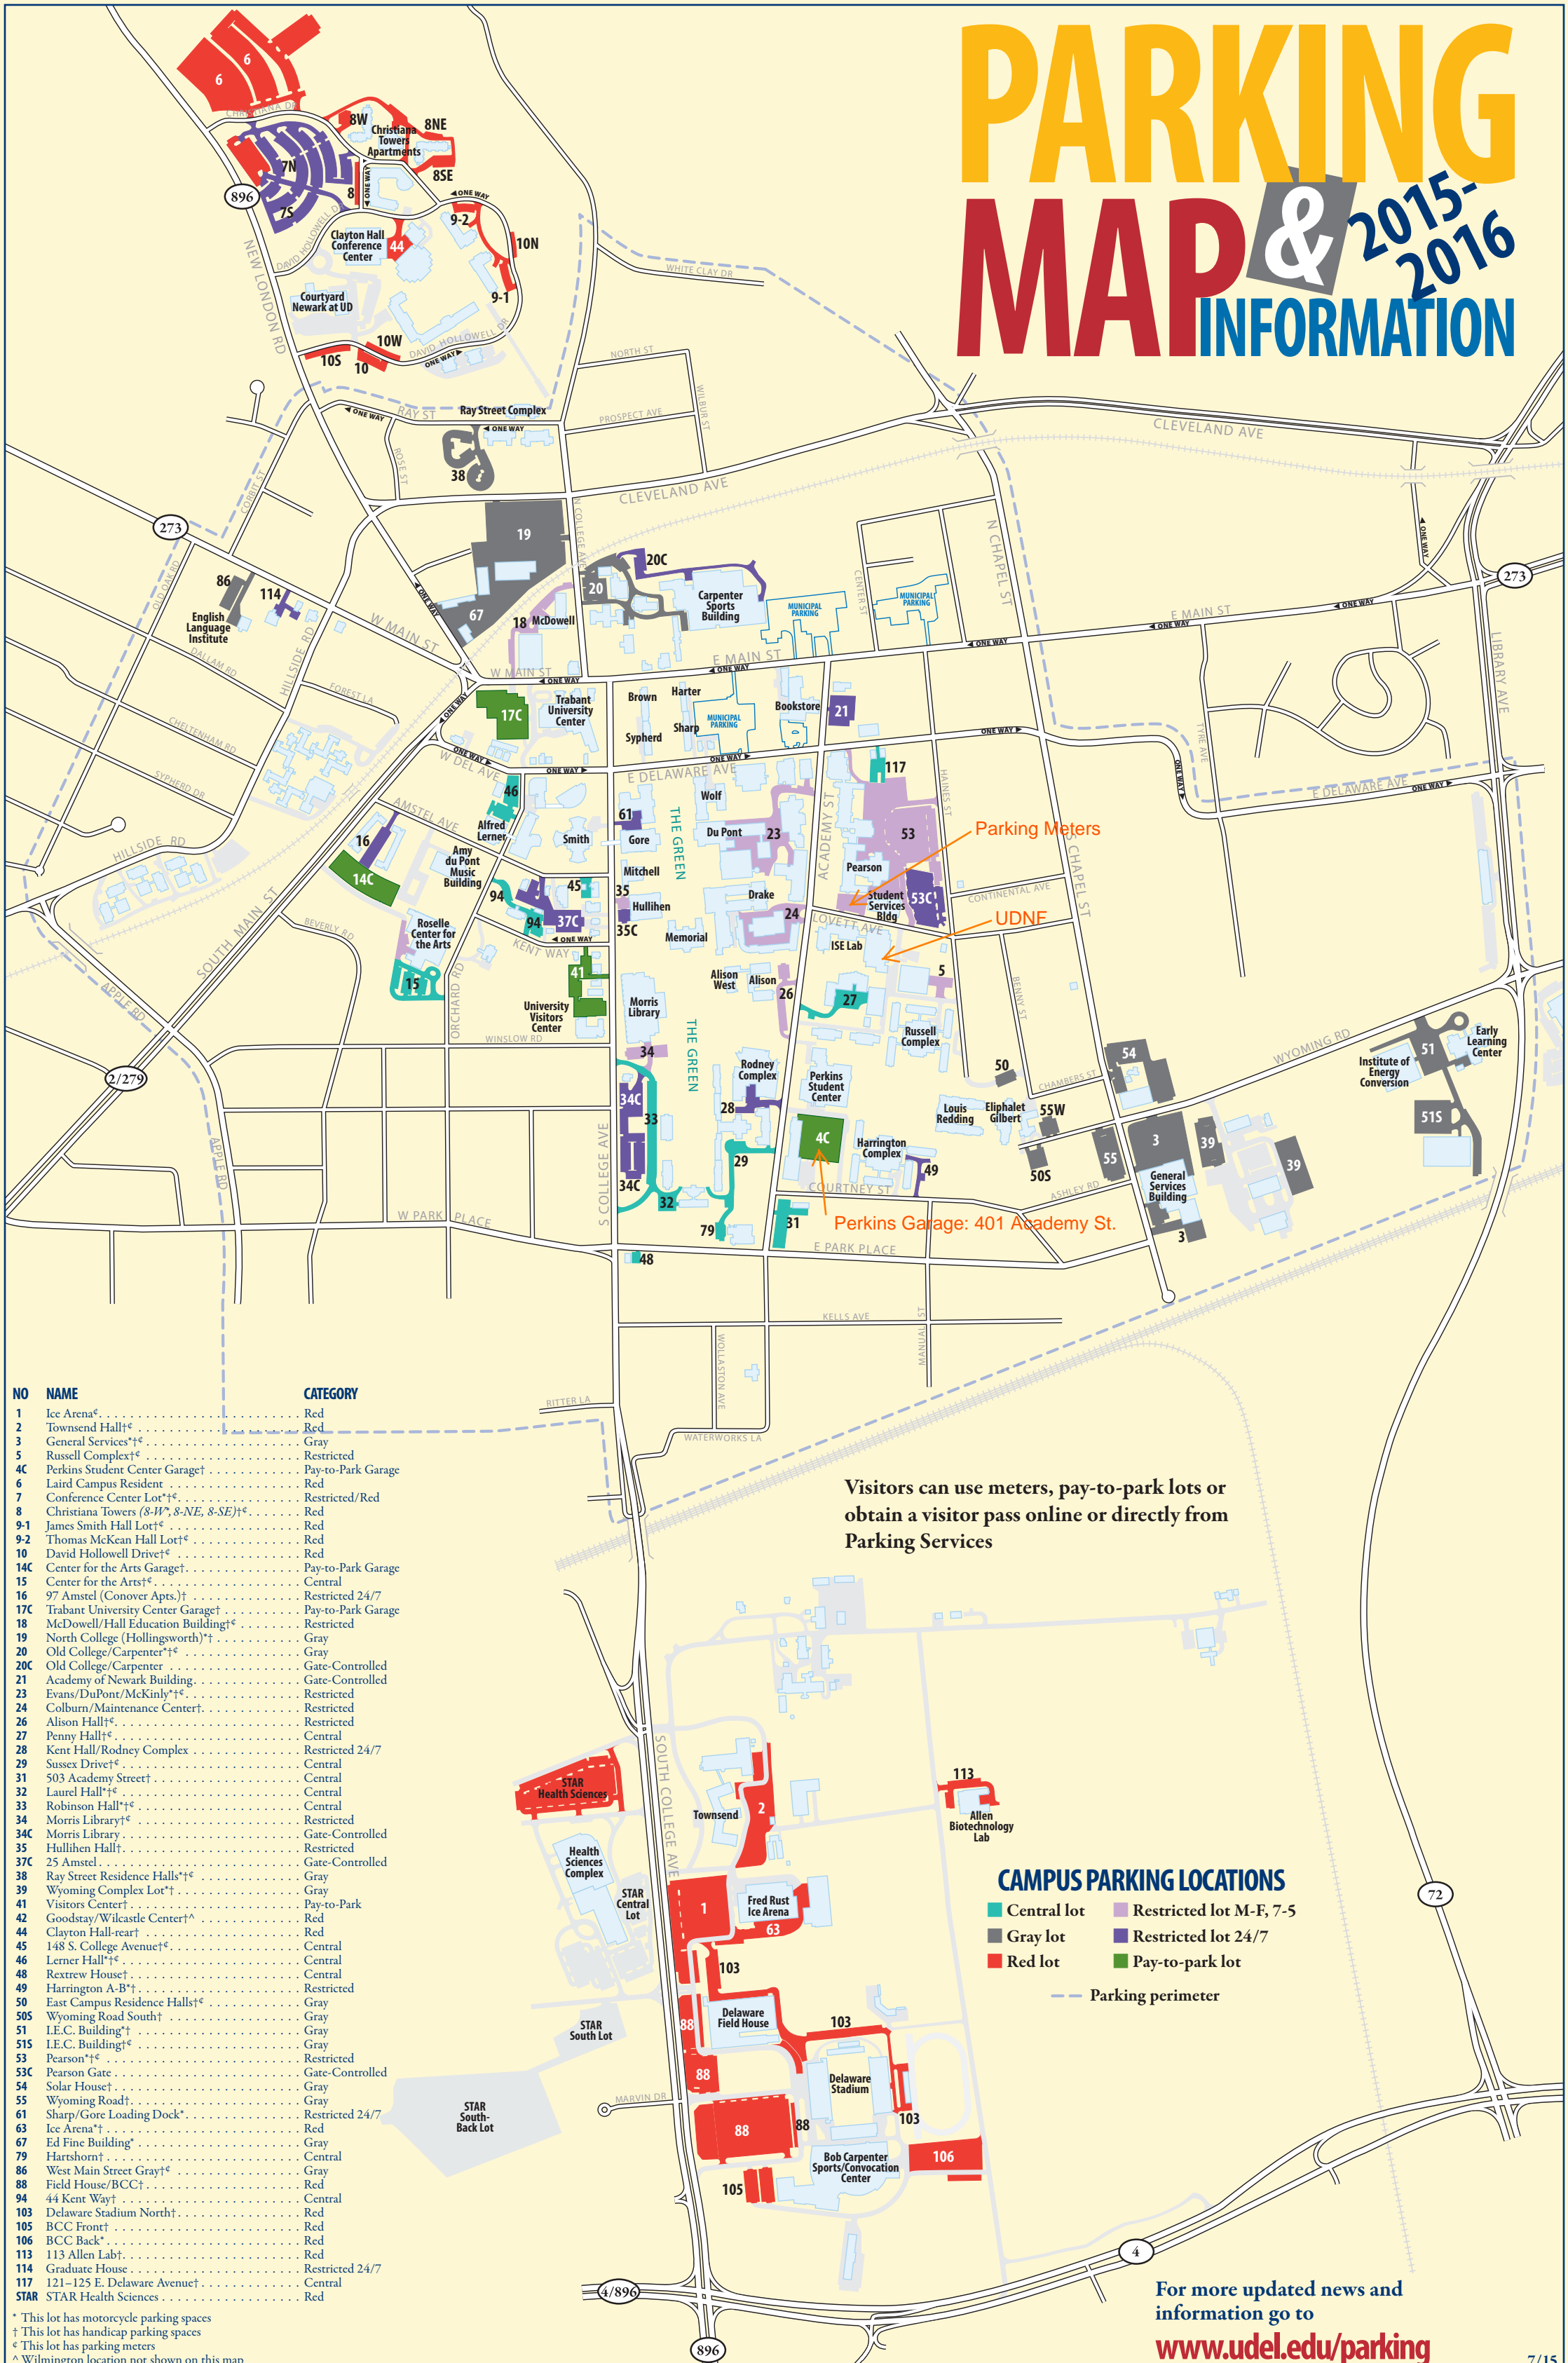

PARKING MAP & 2015-2016 INFORMATION

NO	NAME	CATEGORY
1	Ice Arena*	Red
2	Townsend Hall†	Red
3	General Services*†	Gray
5	Russell Complex†	Restricted
4C	Perkins Student Center Garage†	Pay-to-Park Garage
6	Laird Campus Resident	Red
7	Conference Center Lot*†	Restricted/Red
8	Christiana Towers (8-W, 8-NE, 8-SE)*†	Red
9-1	James Smith Hall Lot†	Red
9-2	Thomas McKean Hall Lot†	Red
10	David Hollowell Drive†	Red
14C	Center for the Arts Garage†	Pay-to-Park Garage
15	Center for the Arts†	Central
16	97 Amstel (Conover Apts.)†	Restricted 24/7
17C	Trabant University Center Garage†	Pay-to-Park Garage
18	McDowell/Hall Education Building†	Restricted
19	North College (Hollingsworth)*†	Gray
20	Old College/Carpenter*†	Gray
20C	Old College/Carpenter	Gate-Controlled
21	Academy of Newark Building	Gate-Controlled
23	Evans/DuPont/McKinly*†	Restricted
24	Colburn/Maintenance Center†	Restricted
26	Alison Hall†	Restricted
27	Penny Hall†	Central
28	Kent Hall/Rodney Complex	Restricted 24/7
29	Sussex Drive†	Central
31	503 Academy Street†	Central
32	Laurel Hall*†	Central
33	Robinson Hall*†	Central
34	Morris Library†	Restricted
34C	Morris Library	Gate-Controlled
35	Hullihen Hall†	Restricted
37C	25 Amstel	Gate-Controlled
38	Ray Street Residence Halls*†	Gray
39	Wyoming Complex Lot†	Gray
41	Visitors Center†	Pay-to-Park
42	Goodstay/Wilcastle Center†	Red
44	Clayton Hall-rear†	Red
45	148 S. College Avenue†	Central
46	Lerner Hall*†	Central
48	Rextrew House†	Central
49	Harrington A-B†	Restricted
50	East Campus Residence Halls†	Gray
50S	Wyoming Road South†	Gray
51	I.E.C. Building†	Gray
51S	I.E.C. Building†	Gray
53	Pearson*†	Restricted
53C	Pearson Gate	Gate-Controlled
54	Solar House†	Gray
55	Wyoming Road†	Gray
61	Sharp/Gore Loading Dock*	Restricted 24/7
63	Ice Arena*†	Red
67	Ed Fine Building*	Gray
79	Hartshorn†	Central
86	West Main Street Gray†	Gray
88	Field House/BCC†	Red
94	44 Kent Way†	Central
103	Delaware Stadium North†	Red
105	BCC Front†	Red
106	BCC Back*	Red
113	113 Allen Lab†	Red
114	Graduate House	Restricted 24/7
117	121-125 E. Delaware Avenue†	Central
STAR	STAR Health Sciences	Red

* This lot has motorcycle parking spaces
† This lot has handicap parking spaces
‡ This lot has parking meters
^ Wilmington location not shown on this map

Visitors can use meters, pay-to-park lots or obtain a visitor pass online or directly from Parking Services

CAMPUS PARKING LOCATIONS

- Central lot
- Restricted lot M-F, 7-5
- Gray lot
- Red lot
- Pay-to-park lot
- --- Parking perimeter

For more updated news and information go to www.udel.edu/parking