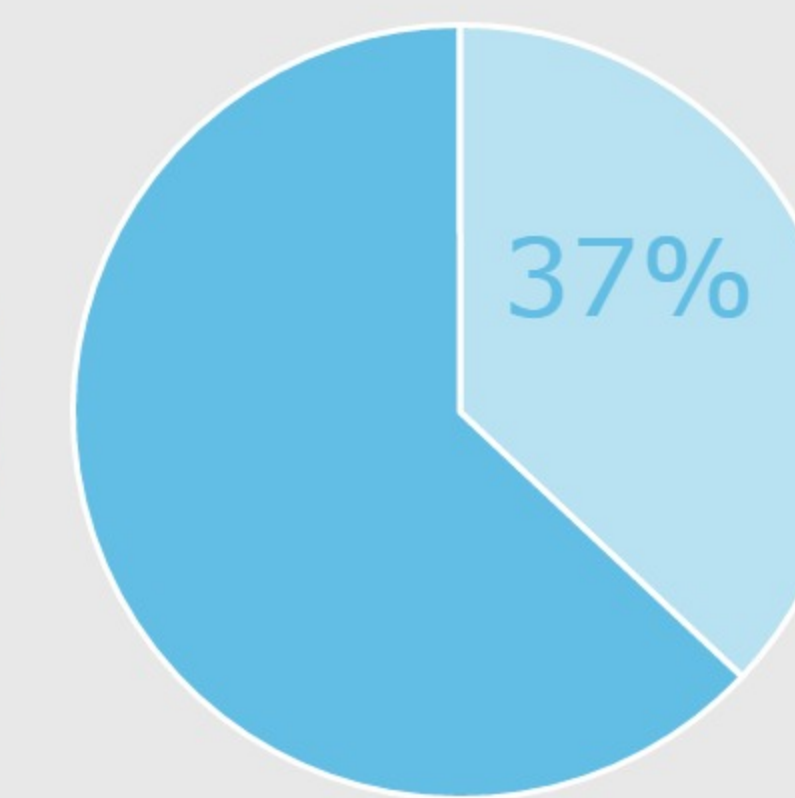

A Look at STEM Majors

UD STEM Enrollment Fall 2015

Undergraduate Students in STEM

Graduate Students in STEM

Different Race & Ethnicities in STEM

International Students in STEM

Delawareans in STEM

Different Genders in STEM

43%

29%

URM in STEM

PELL Eligible Students in STEM

Low Income Students in STEM

First Generation Students in STEM

Domestic Students in STEM

Out-of-State Students in STEM

STEM to STEM Retention and Graduation and Rates

Retention Rate of 2009 Cohort STEM Students

Graduation Rates of 2009 Cohort STEM Students

Source: 2015-16 CSRDE STEM Retention Survey

Top 5 Most Popular Undergraduate STEM Majors Fall 2015