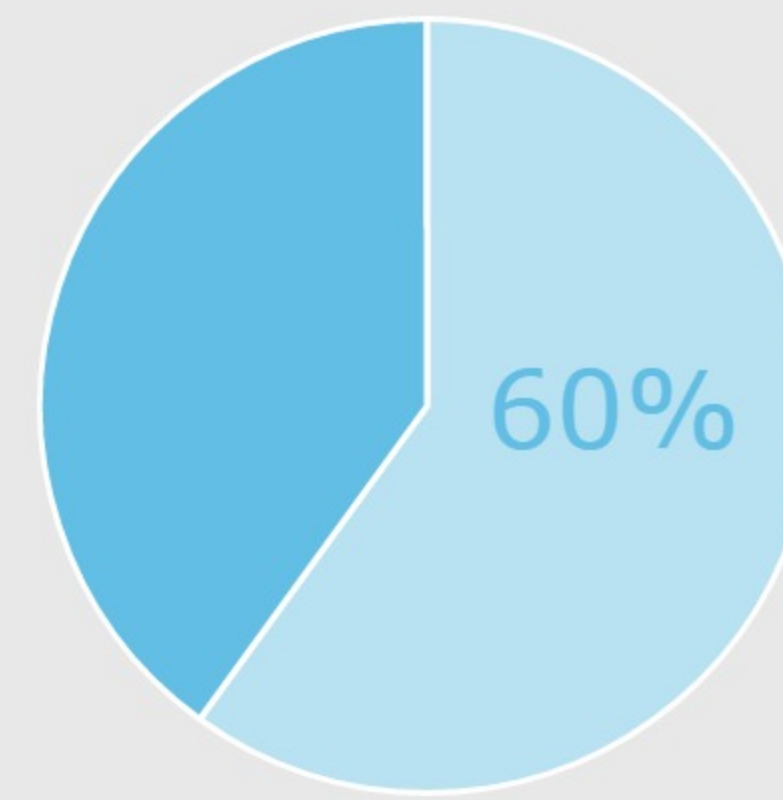

A Look at STEM Majors

UD STEM Enrollment Fall 2015

Undergraduate Students in STEM

Graduate Students in STEM

Different Race & Ethnicities in STEM

International Students in STEM

Delawareans in STEM

Different Genders in STEM

43%

29%

URM in STEM

PELL Eligible Students in STEM

Low Income Students in STEM

First Generation Students in STEM

Domestic Students in STEM

Out-of-State Students in STEM