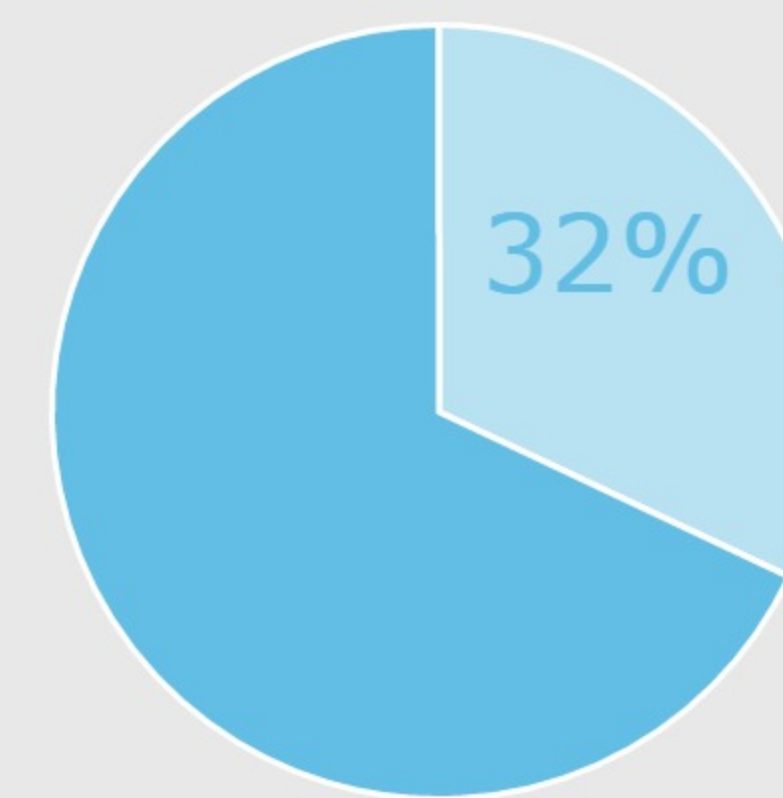

A Look at STEM Majors

UD STEM Enrollment Fall 2015

Undergraduate Students in STEM

Graduate Students in STEM

Different Race & Ethnicities in STEM

International Students in STEM

Delawareans in STEM

Different Genders in STEM

43%

29%

URM in STEM

PELL Eligible Students in STEM

Low Income Students in STEM

First Generation Students in STEM

Domestic Students in STEM

Out-of-State Students in STEM

STEM to STEM Retention and Graduation and Rates

Retention Rate of 2009 Cohort STEM Students

Graduation Rates of 2009 Cohort STEM Students

Source: 2015-16 CSRDE STEM Retention Survey

Top 5 Most Popular Undergraduate STEM Majors Fall 2015