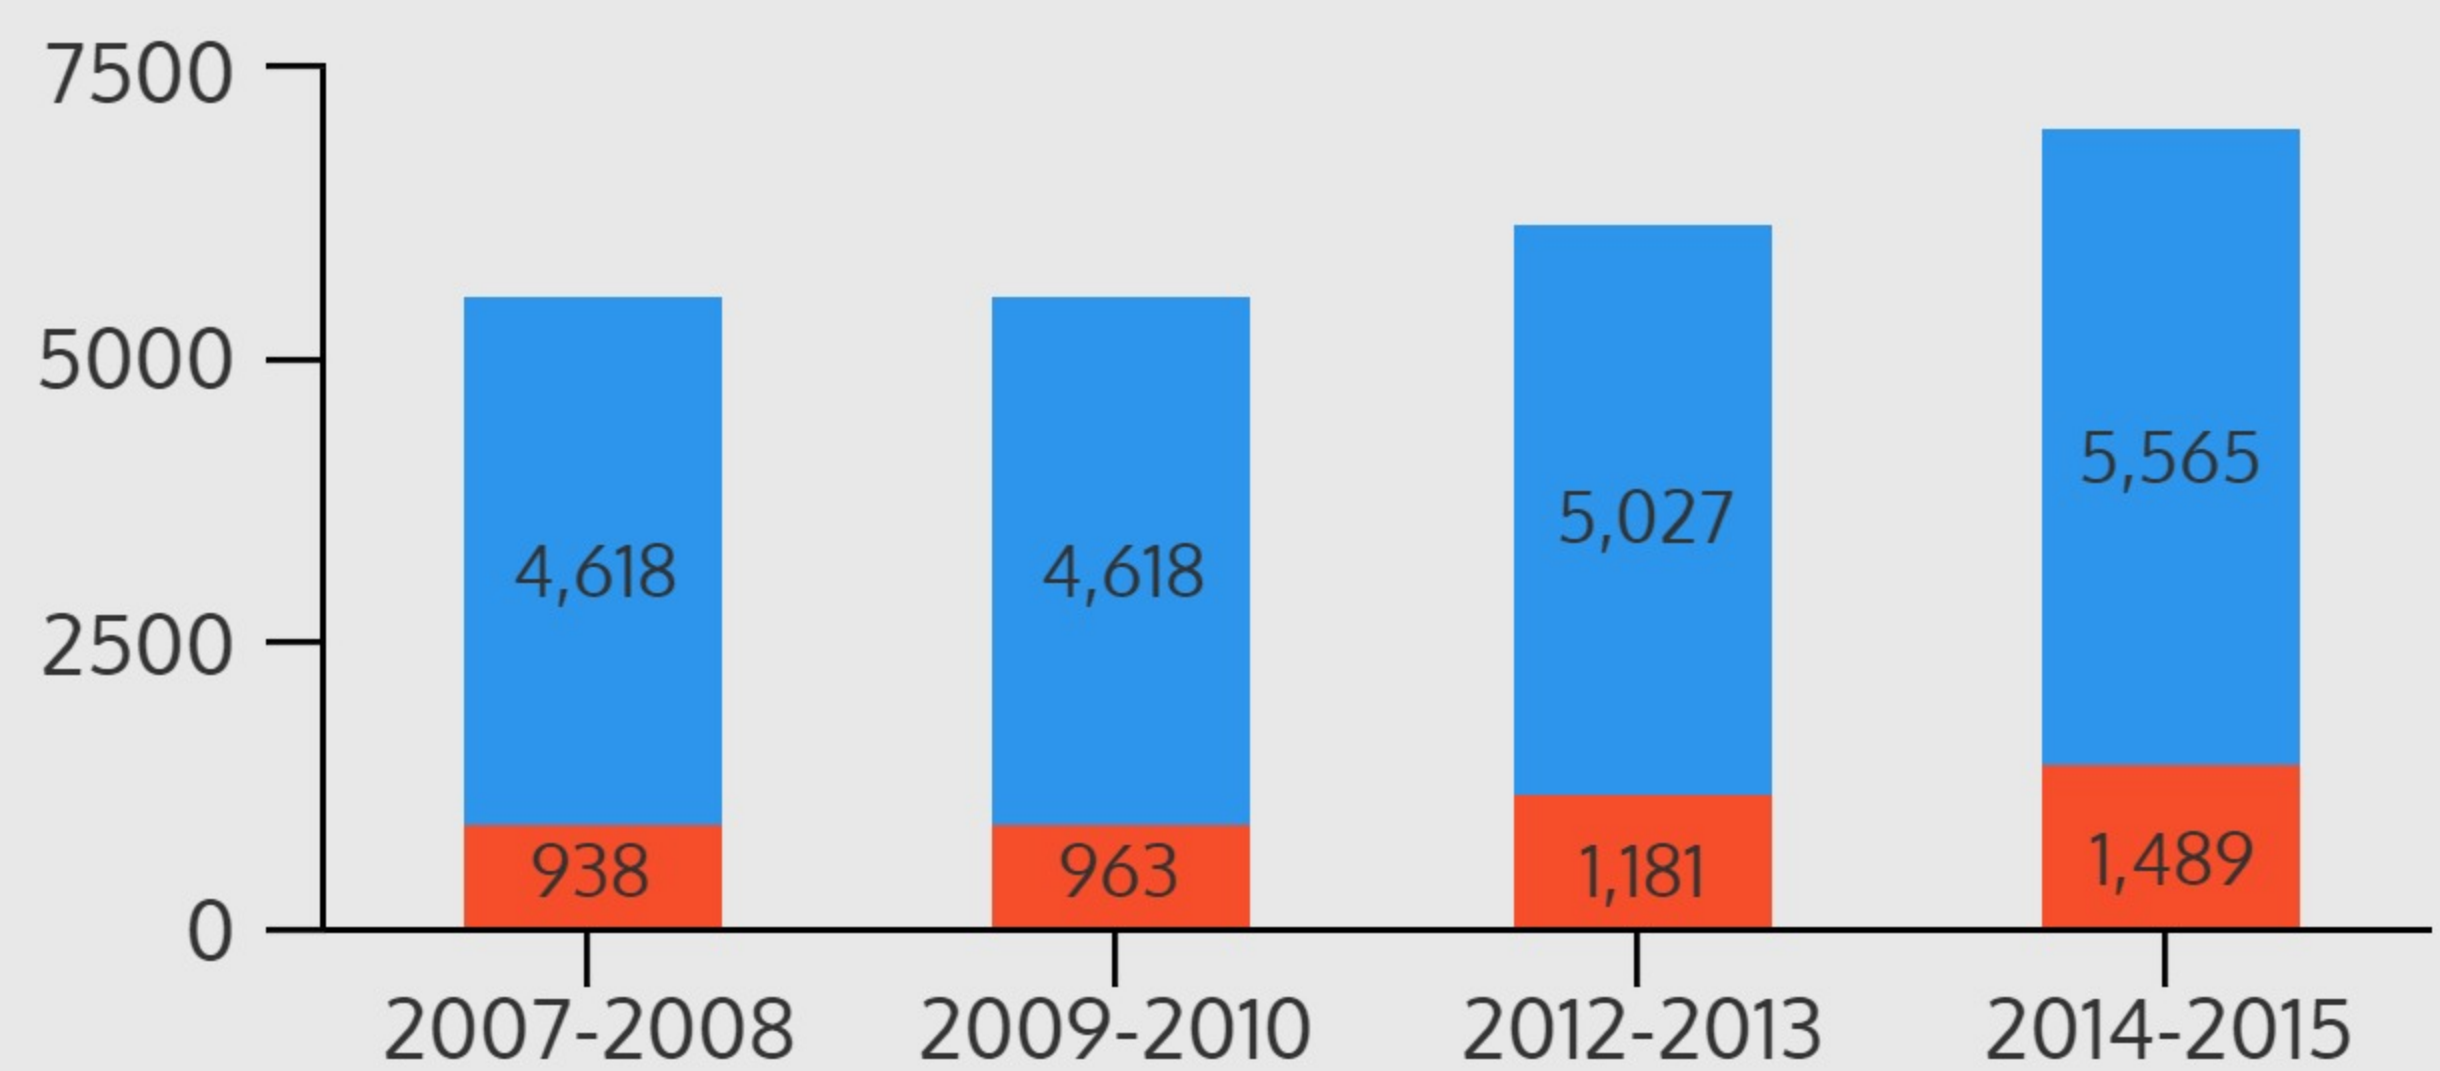

Overall Degree Completion STEM Degree Completion