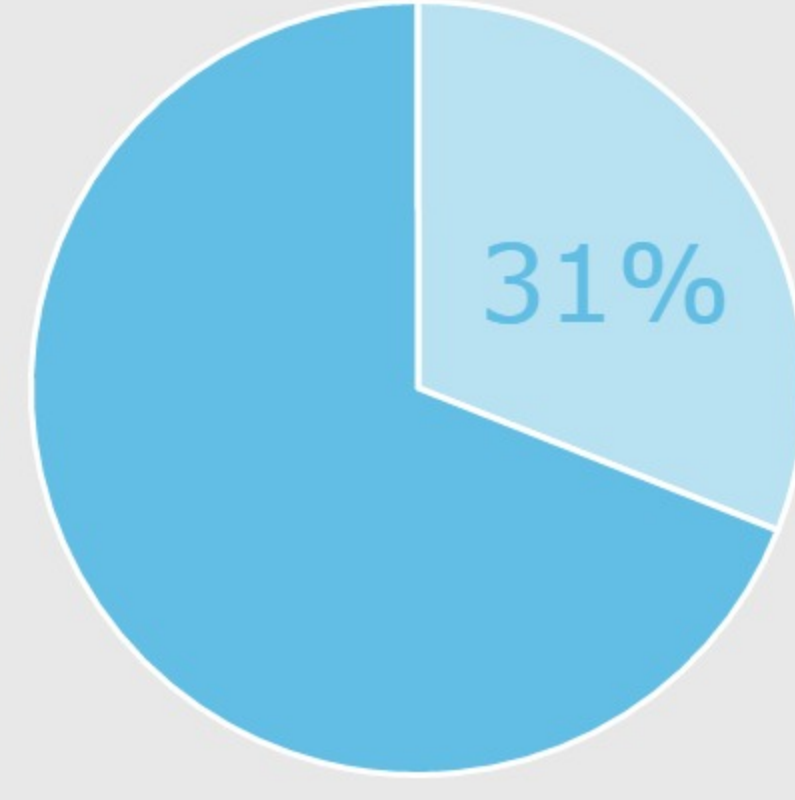

A Look at STEM Majors

UD STEM Enrollment Fall 2015

Undergraduate Students in STEM

Graduate Students in STEM

Different Race & Ethnicities in STEM

International Students in STEM

Delawareans in STEM

Different Genders in STEM

43%

29%

URM in STEM

PELL Eligible Students in STEM

Low Income Students in STEM

First Generation Students in STEM

Domestic Students in STEM

Out-of-State Students in STEM