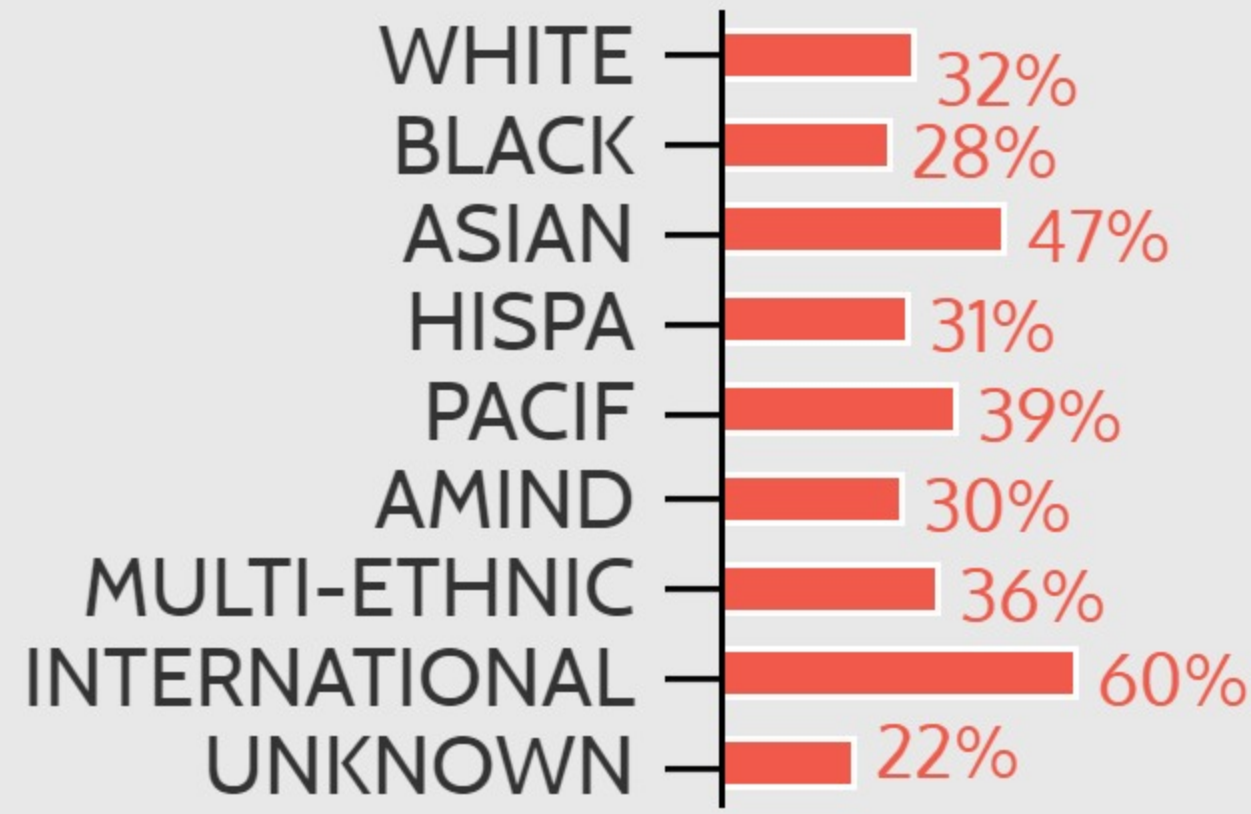

A Look at STEM Majors

UD STEM Enrollment Fall 2015

Undergraduate Students in STEM

Graduate Students in STEM

Different Race & Ethnicities in STEM

International Students in STEM

Delawareans in STEM

Different Genders in STEM

43%

29%

URM in STEM

PELL Eligible Students in STEM

Low Income Students in STEM

First Generation Students in STEM

Domestic Students in STEM

Out-of-State Students in STEM