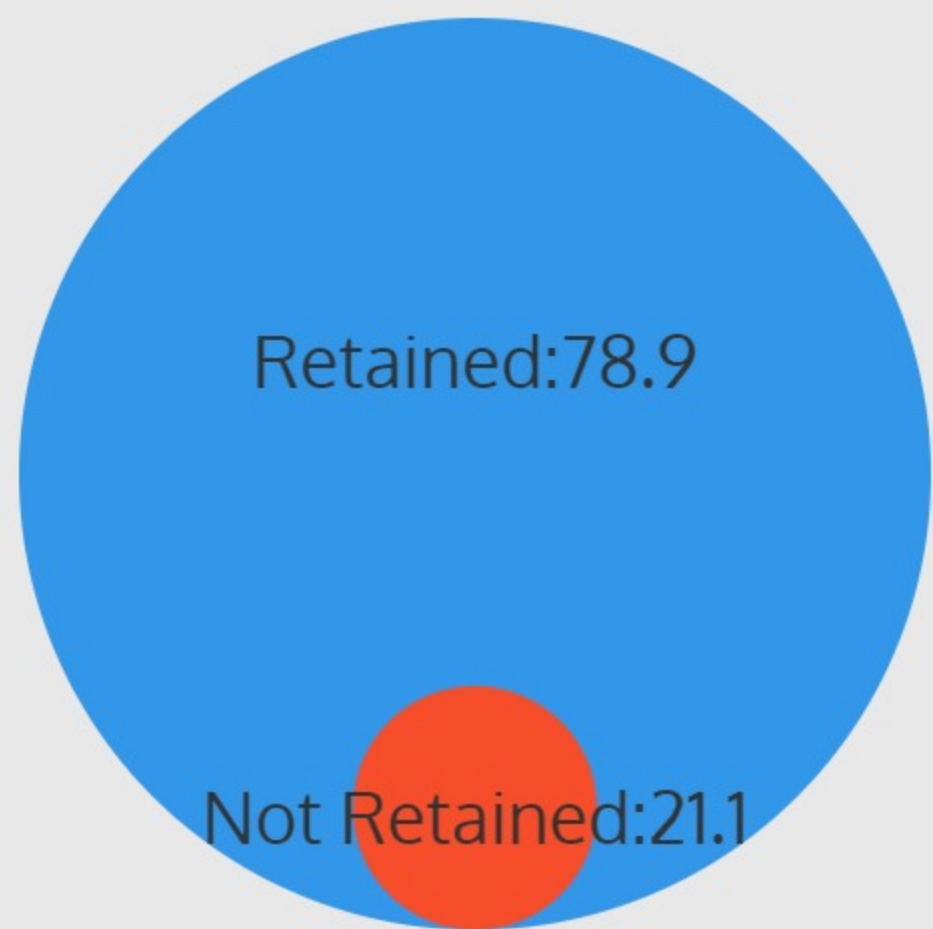

STEM to STEM Retention and Graduation and Rates

Retention Rate of 2009 Cohort STEM Students