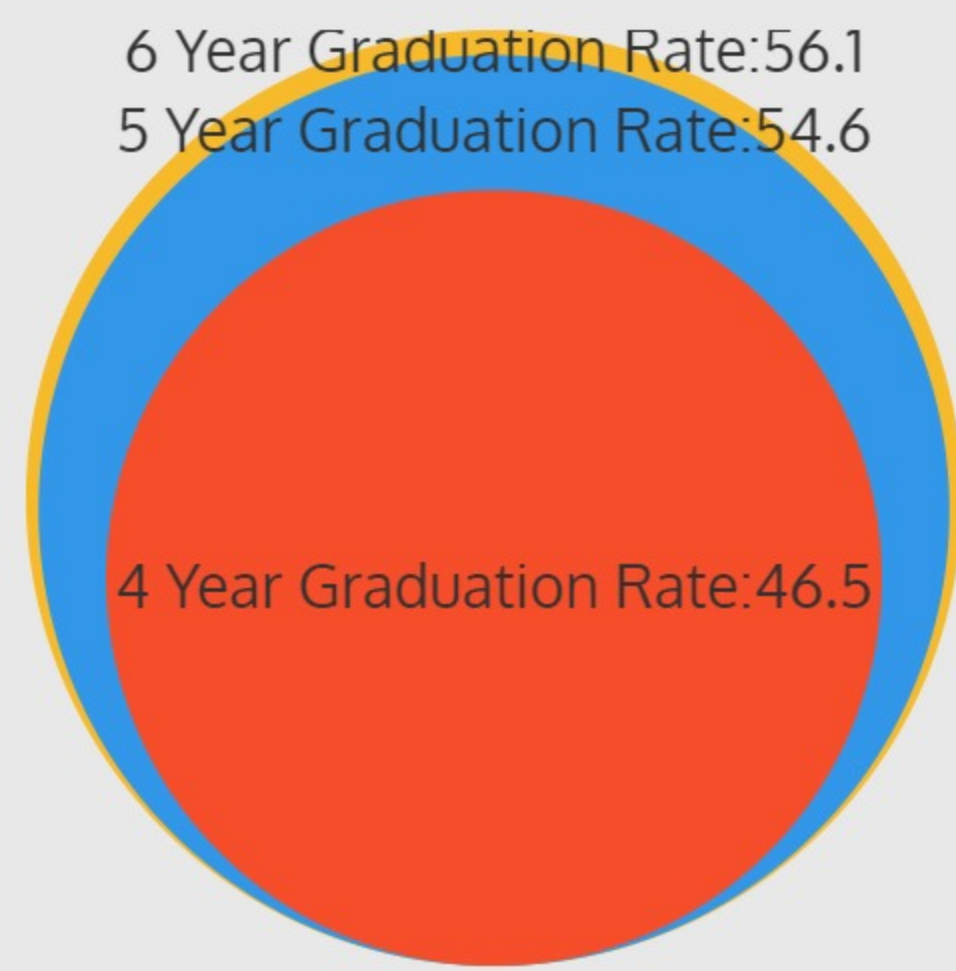

A Look at STEM Majors

UD STEM Enrollment Fall 2015

Undergraduate Students in STEM

Graduate Students in STEM

Different Race & Ethnicities in STEM

International Students in STEM

Delawareans in STEM

Different Genders in STEM

43%

29%

URM in STEM

PELL Eligible Students in STEM

Low Income Students in STEM

First Generation Students in STEM

Domestic Students in STEM

Out-of-State Students in STEM

STEM to STEM Retention and Graduation and Rates

Retention Rate of 2009 Cohort STEM Students

Graduation Rates of 2009 Cohort STEM Students

Source: 2015-16 CSRDE STEM Retention Survey

Top 5 Most Popular Undergraduate STEM Majors Fall 2015