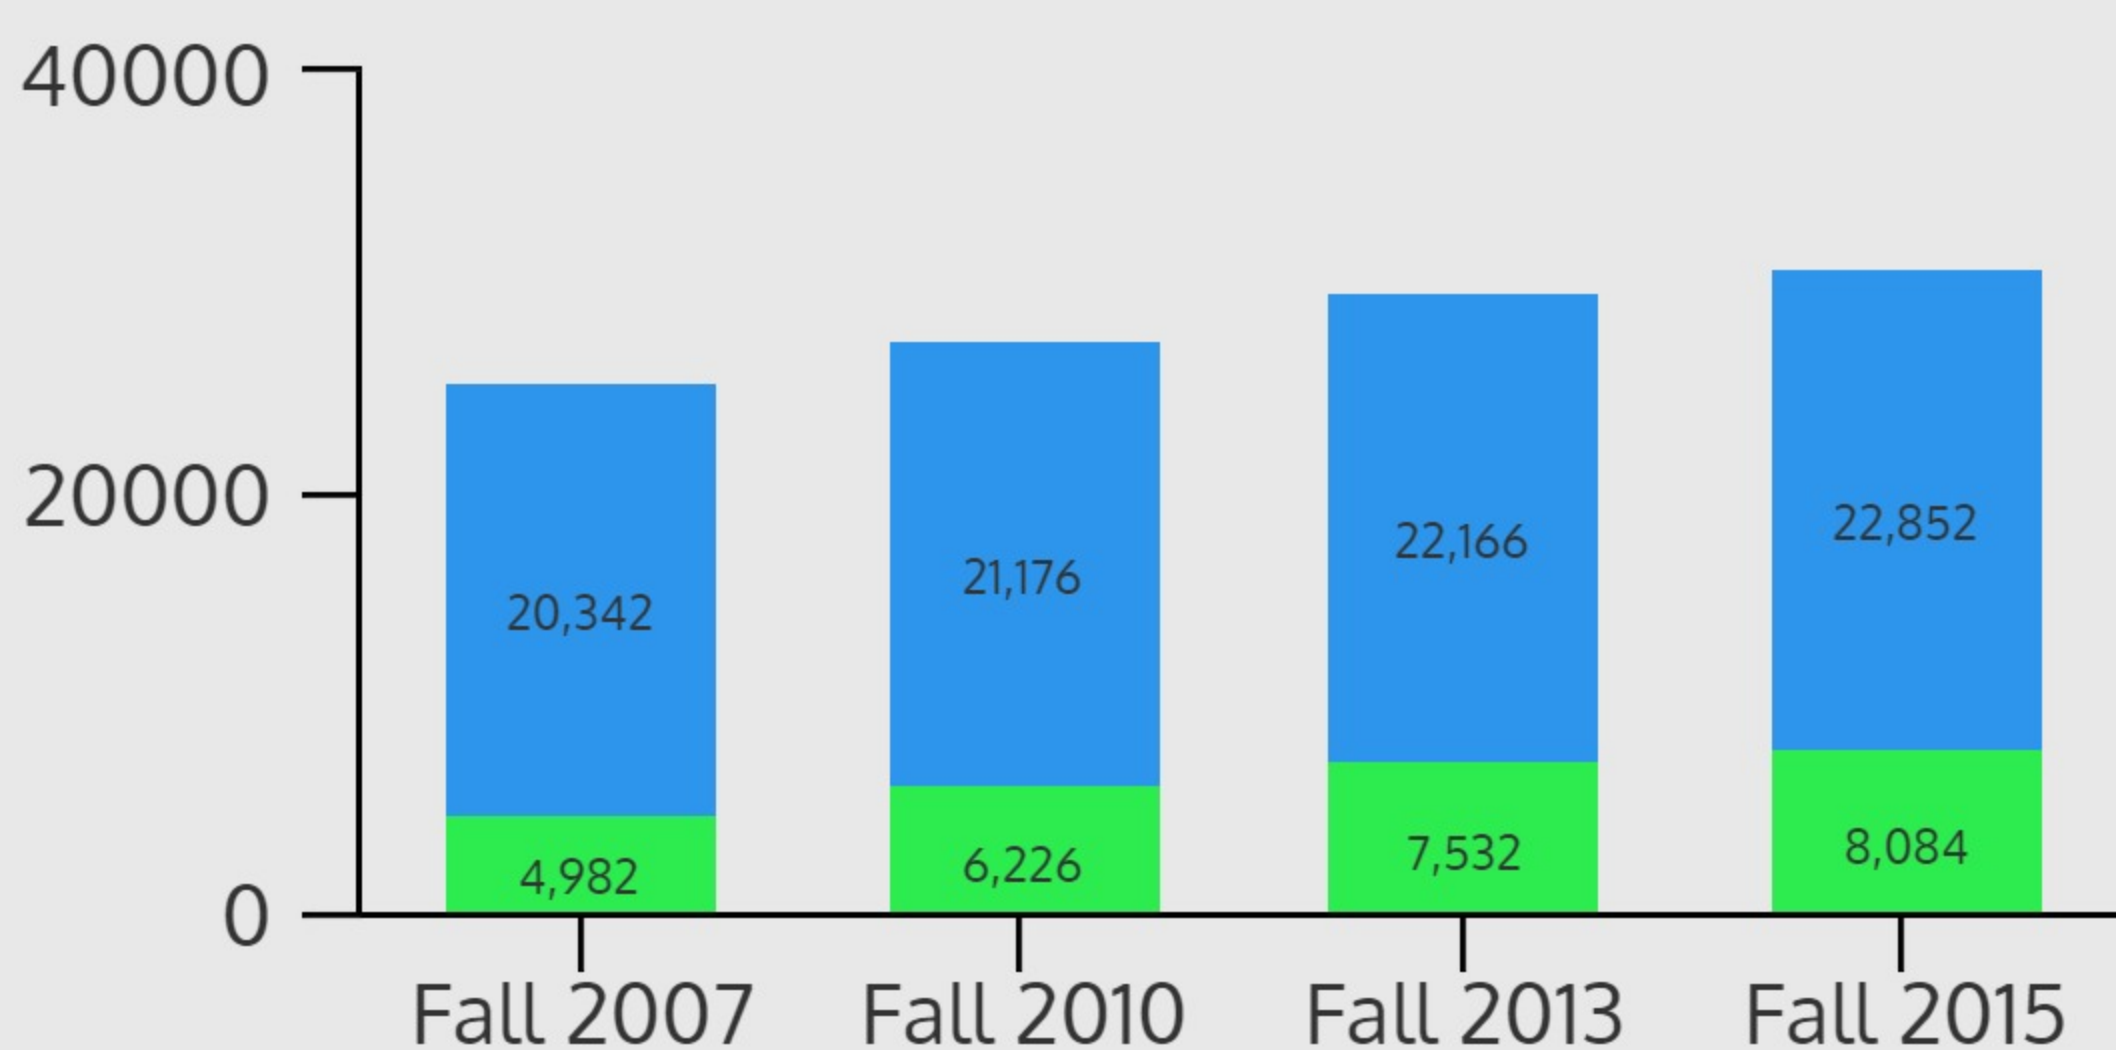

UD STEM Enrollment & Degree Completion 2007-2015

Student Enrollment STEM Student Enrollment