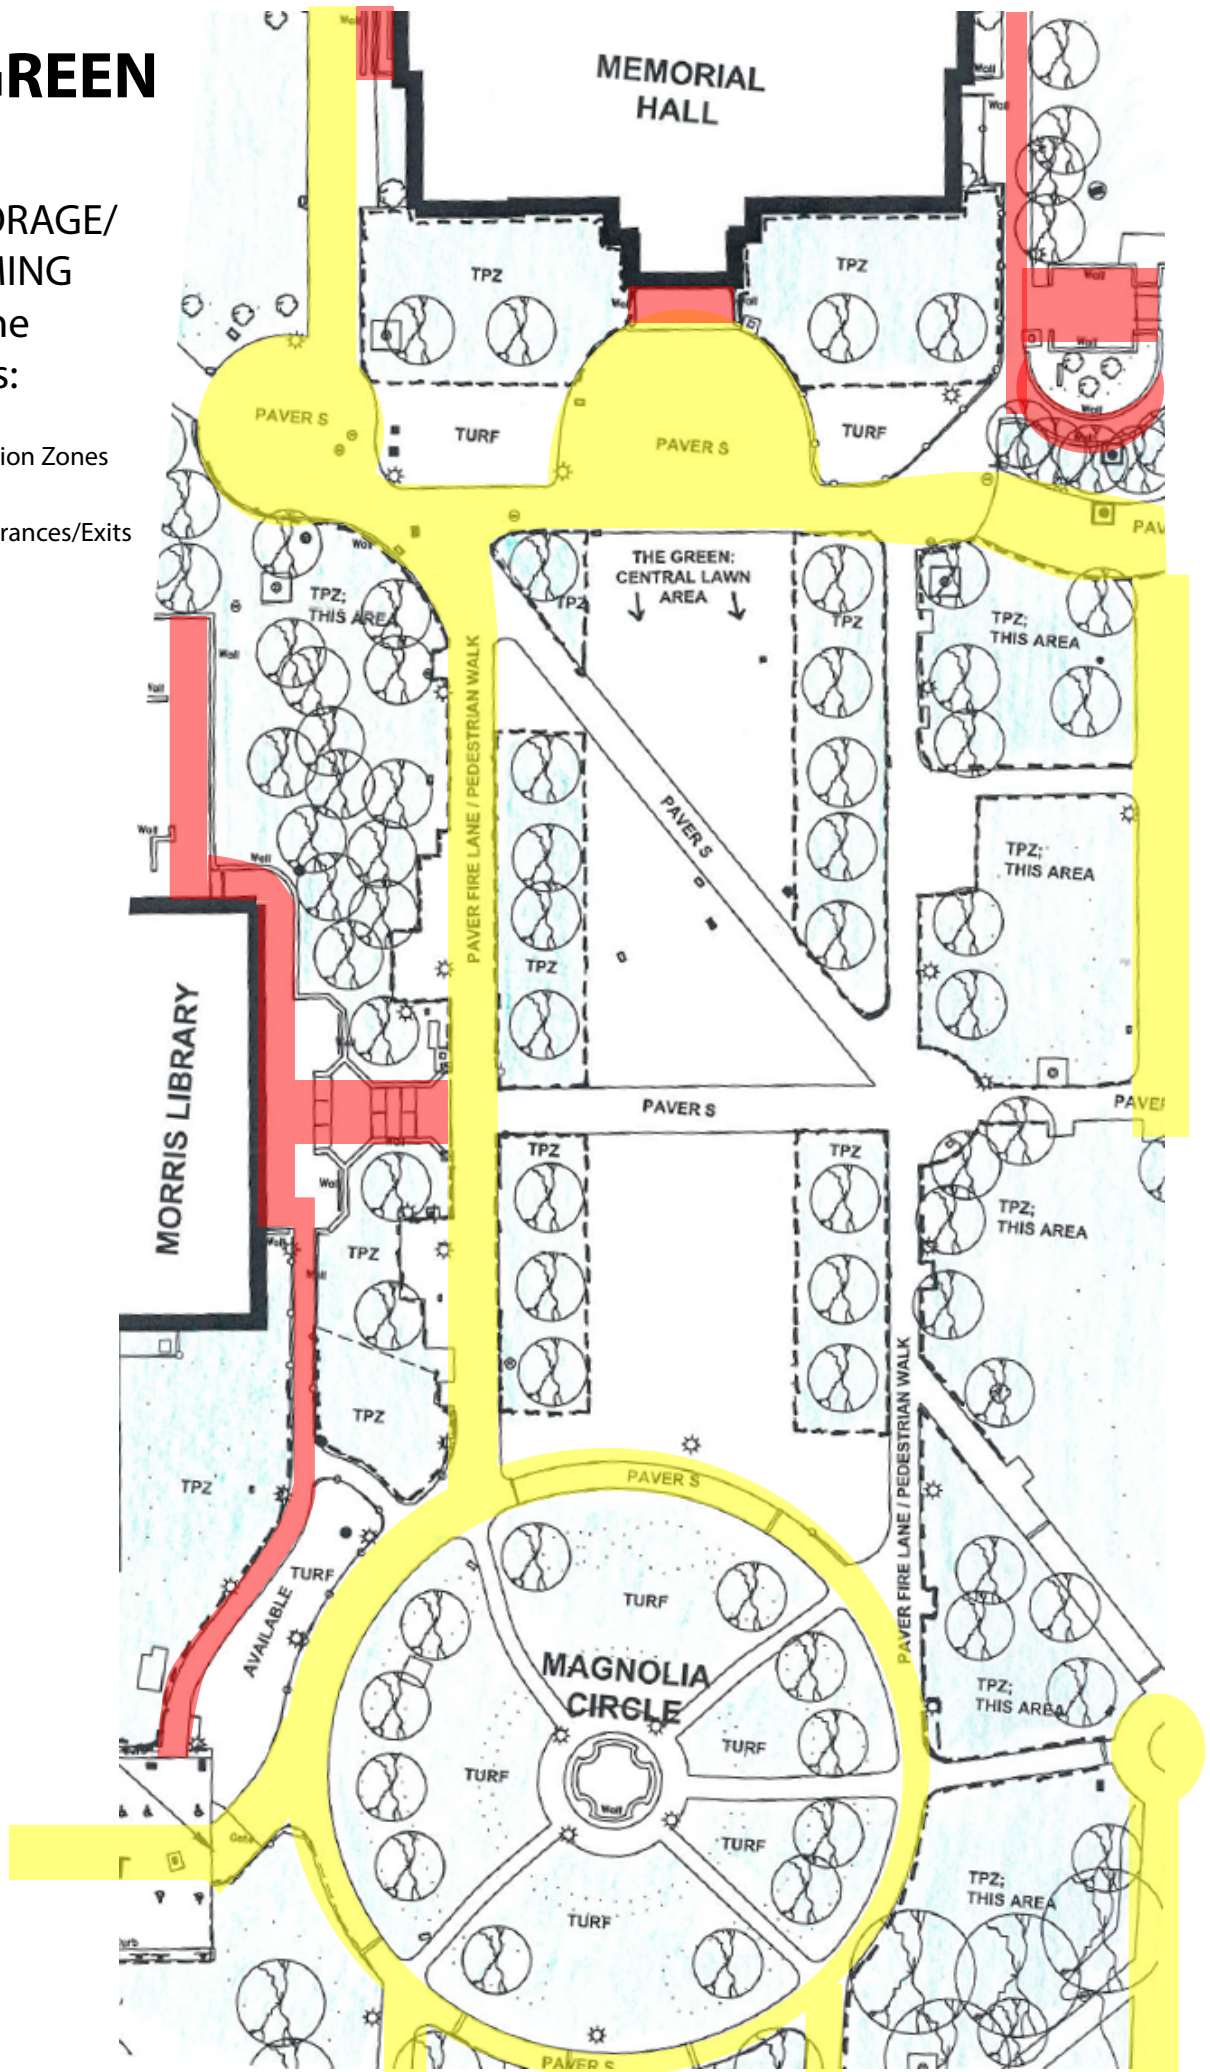

# SOUTH GREEN

## 1 of 2

NO SETUP/STORAGE/  
or PROGRAMMING  
permitted in the  
following areas:

**Green** = Tree Protection Zones

**Red** = Building Entrances/Exits

**Yellow** = Fire Lanes