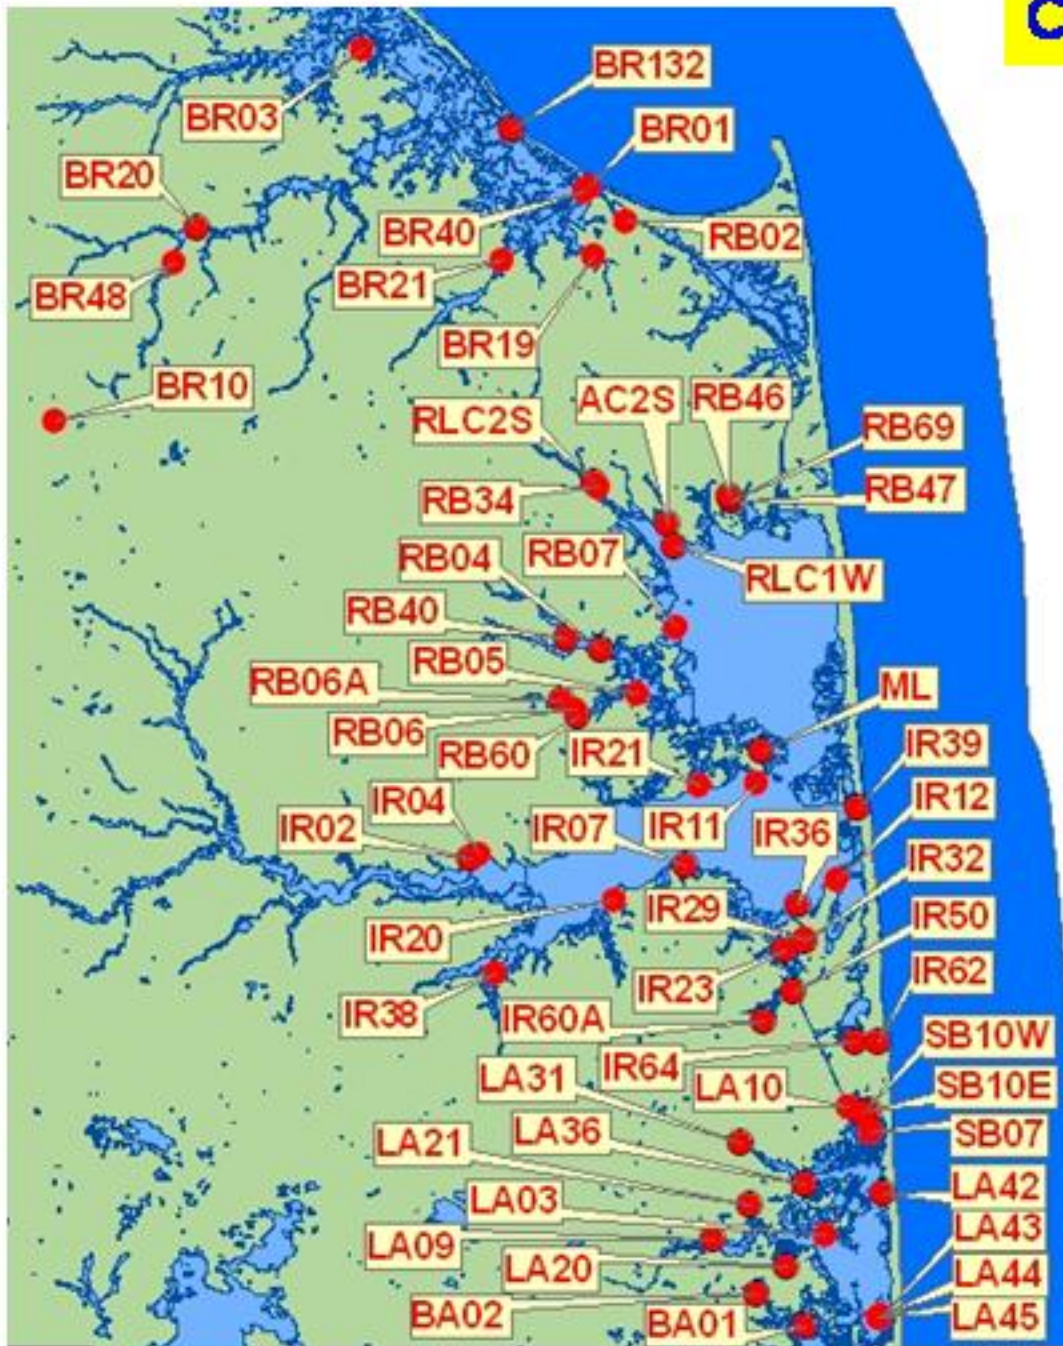

CMP Monitoring Sites

Broadkill River
(BR)

Rehoboth Bay
(RB, RLC, AC)

Indian River and Bay
(IR, ML)

Little Assawoman Bay
(LA, SB, BA)